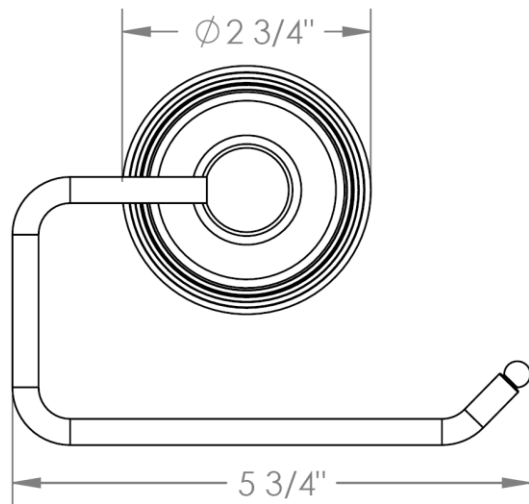

310-0.4.1
Single Post Paper Holder

WATERMARK DESIGNS

350 Dewitt Avenue, Brooklyn NY 11207 USA T 718 257 2800 F 718 257 2144 info@watermark-designs.com