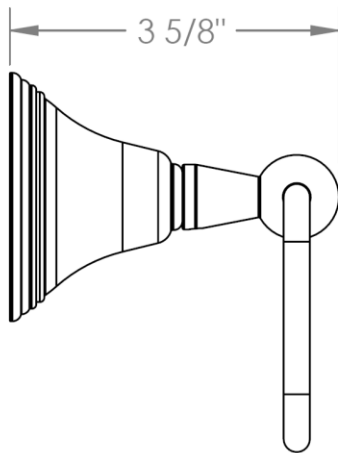

310-0.4.1
Single Post Paper Holder

WATERMARK DESIGNS

350 Dewitt Avenue, Brooklyn NY 11207 USA T 718 257 2800 F 718 257 2144 info@watermark-designs.com