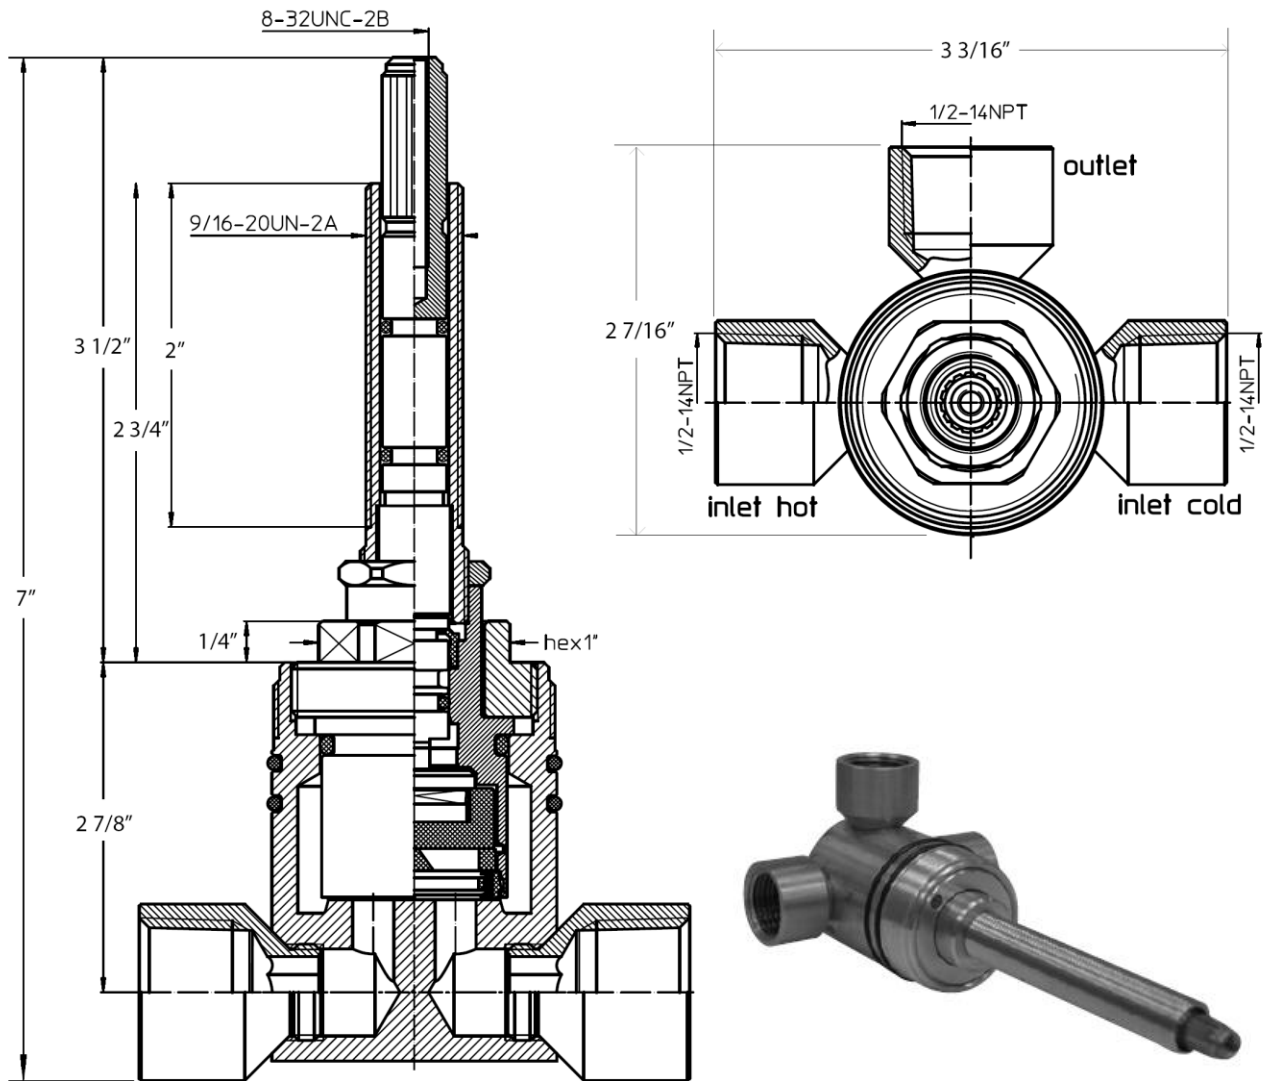

SS-SHV1.2

Single Handle Wall Mount Lavatory Valve
(Replacement Cartridge: CRTSHV1.2)

WATERMARK DESIGNS

350 Dewitt Avenue Brooklyn NY 11207 USA T 718 257 2800 F 718 257 2144 info@watermark-designs.com