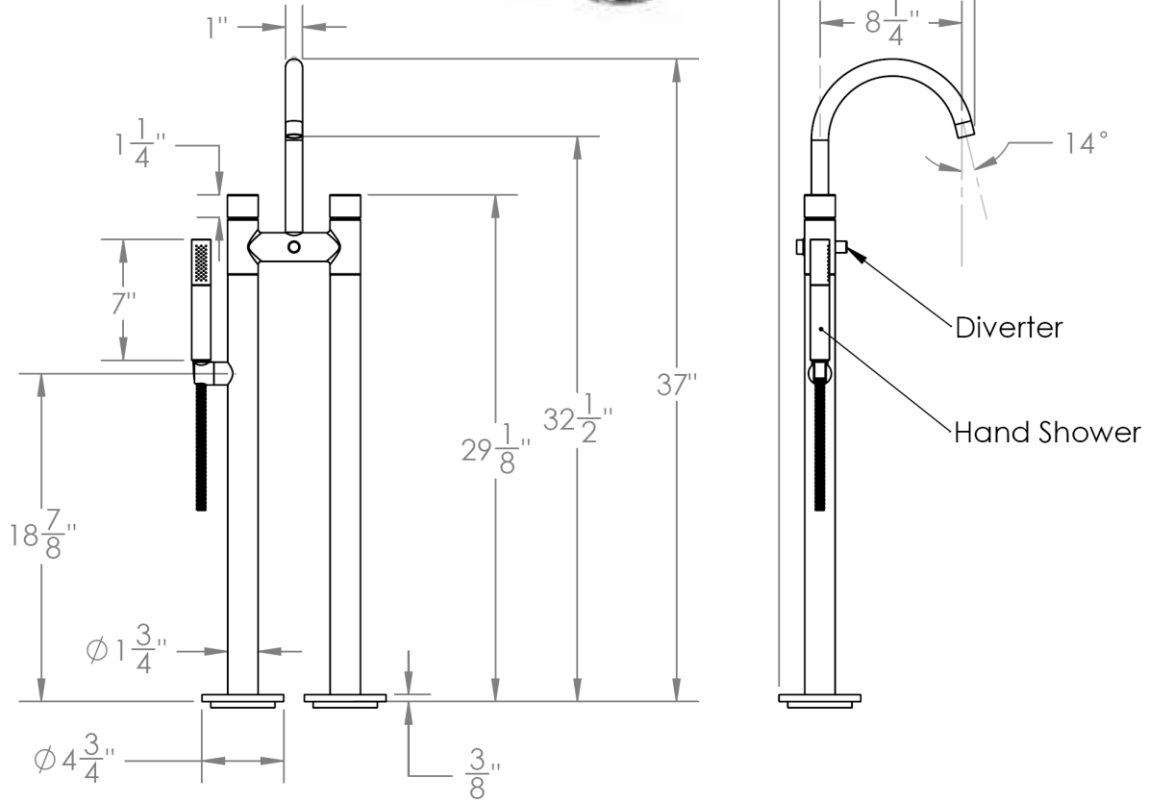

22-8.3-TIA
FLOOR MOUNTED TUB FILLER

WATERMARK DESIGNS