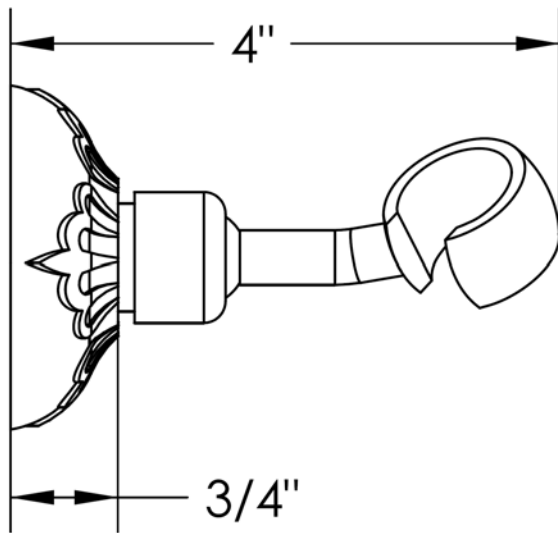

WFL-5004
Wall Flange

**WFL-6004
Wall Flange**

WATERMARK DESIGNS

350 Dewitt Ave, Brooklyn NY 11207 USA T 718 257 2800 F 718 257 2144 info@watermark-designs.com

WFL-7004
Wall Flange

WATERMARK DESIGNS