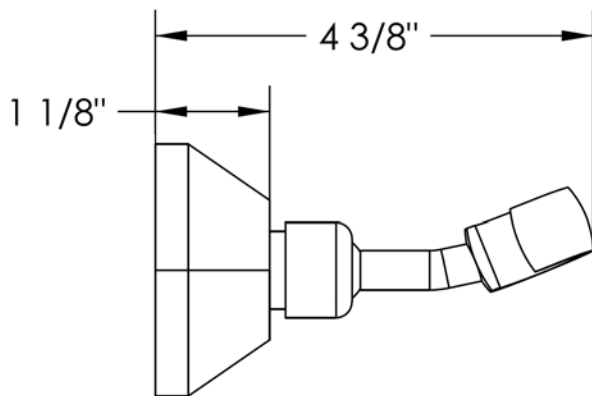

WFL-5004
Wall Flange

**WFL-6004
Wall Flange**

WATERMARK DESIGNS

350 Dewitt Ave, Brooklyn NY 11207 USA T 718 257 2800 F 718 257 2144 info@watermark-designs.com

WFL-7004
Wall Flange

WATERMARK DESIGNS