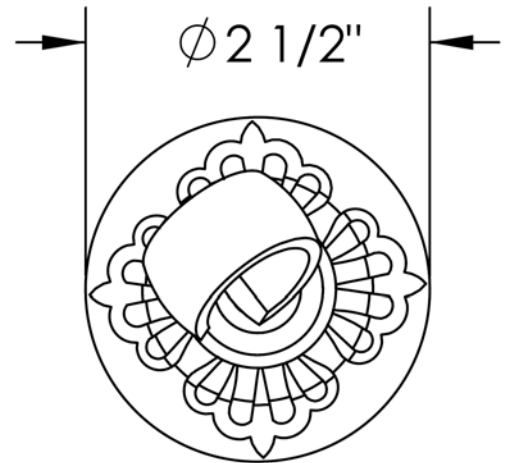

WFL-5004
Wall Flange

**WFL-6004
Wall Flange**

WATERMARK DESIGNS

350 Dewitt Ave, Brooklyn NY 11207 USA T 718 257 2800 F 718 257 2144 info@watermark-designs.com

WFL-7004
Wall Flange

WATERMARK DESIGNS