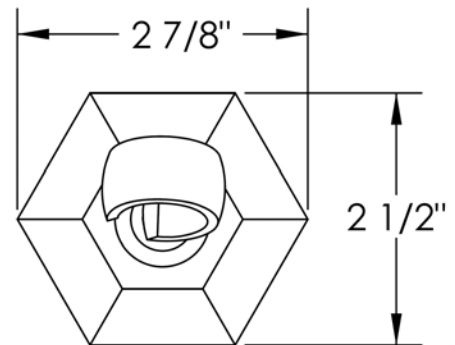

WFL-5004
Wall Flange

**WFL-6004
Wall Flange**

WATERMARK DESIGNS

350 Dewitt Ave, Brooklyn NY 11207 USA T 718 257 2800 F 718 257 2144 info@watermark-designs.com

WFL-7004
Wall Flange

WATERMARK DESIGNS