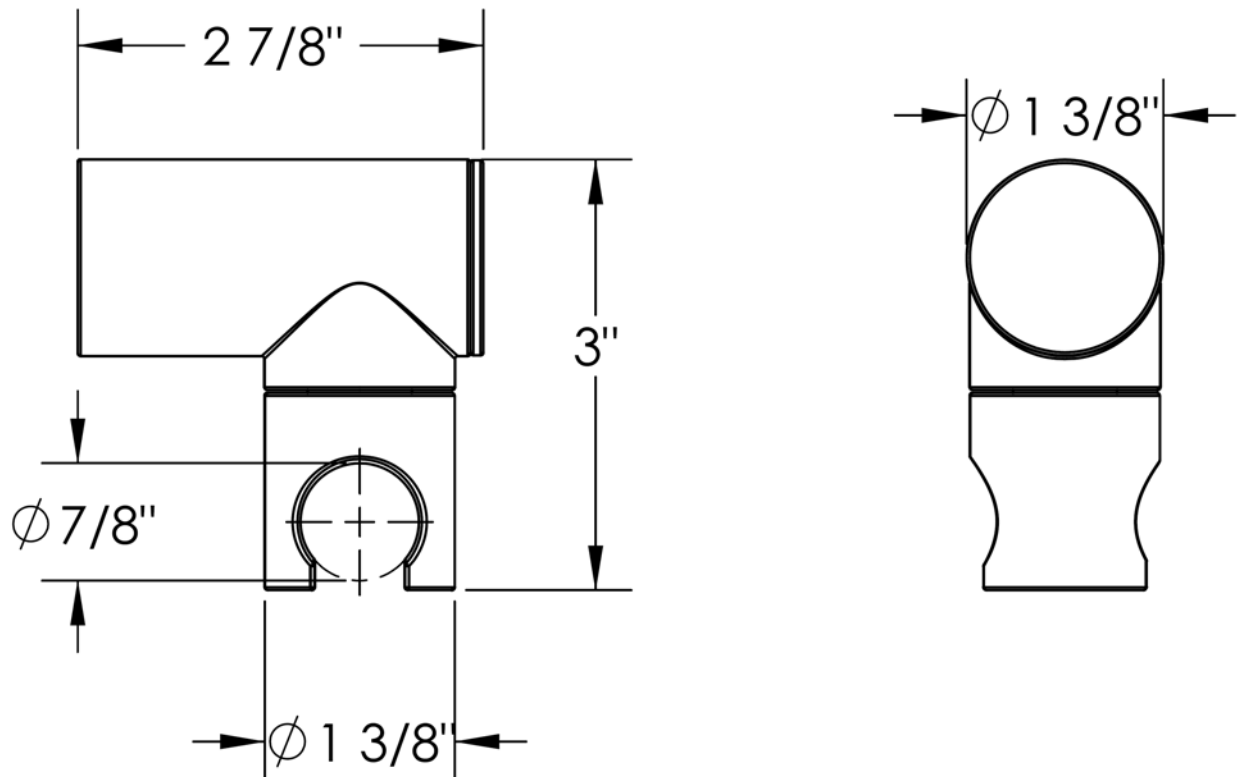

WFL-5004
Wall Flange

**WFL-6004
Wall Flange**

WATERMARK DESIGNS

350 Dewitt Ave, Brooklyn NY 11207 USA T 718 257 2800 F 718 257 2144 info@watermark-designs.com

WFL-7004
Wall Flange

WATERMARK DESIGNS