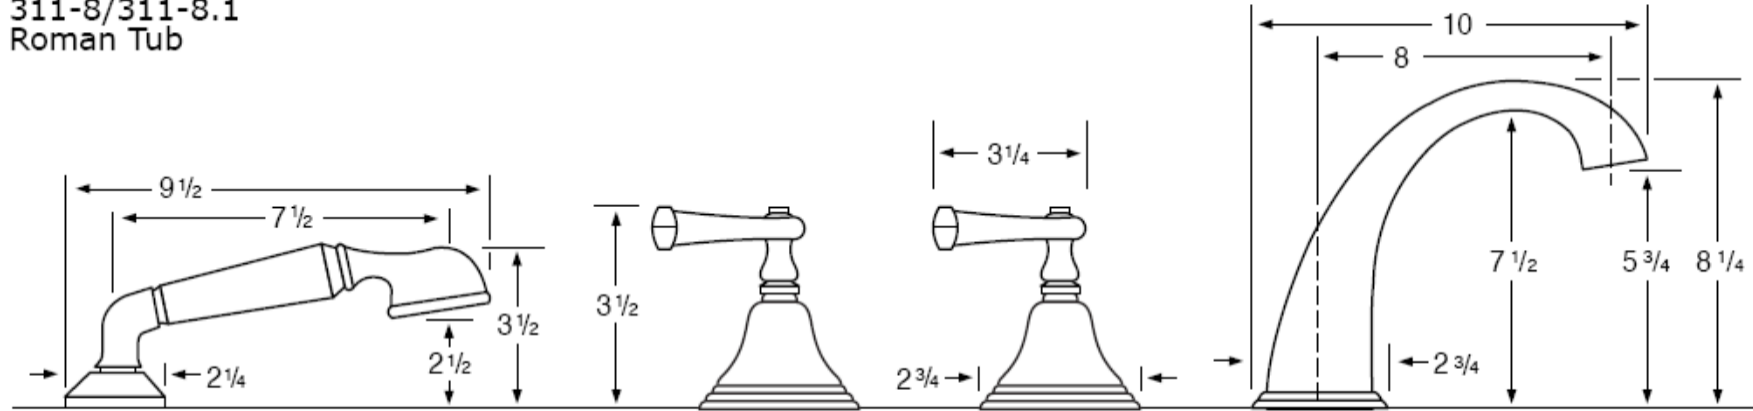

311-8/311-8.1
Roman Tub

SS-DMV8.4

Single Control Deck Mount ROMAN TUB Valve

3/4" FEMALE IPS CONNECTIONS

2 Inlets towards HOT & COLD WATER SUPPLY

1 Outlet towards FAUCET