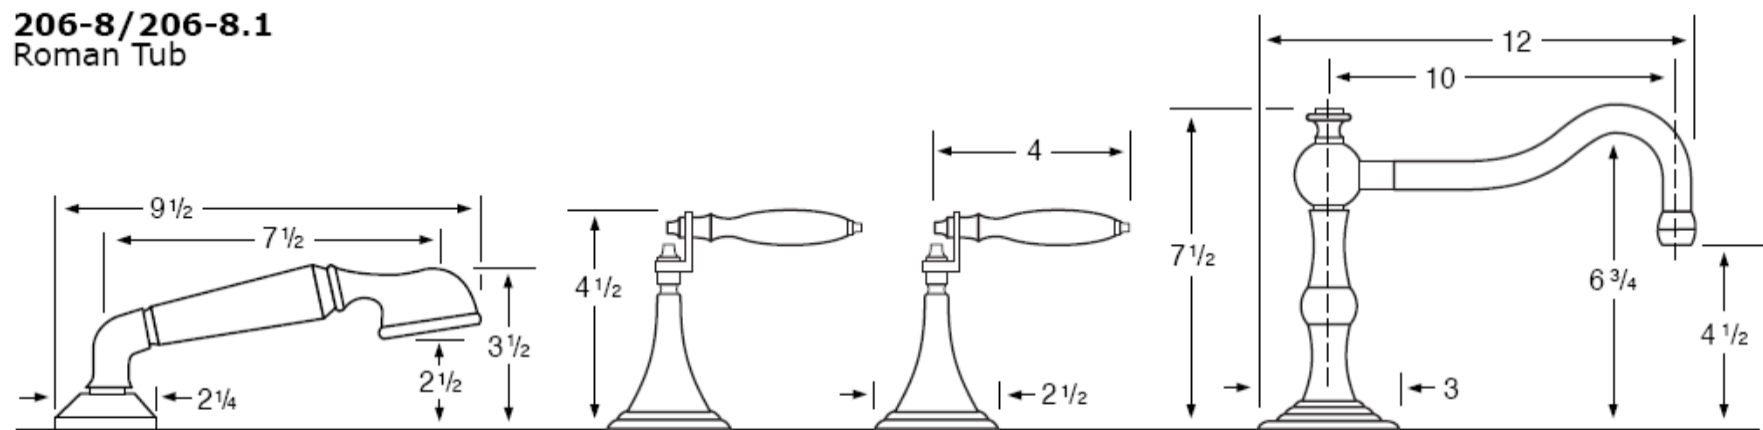

206-8/206-8.1
Roman Tub

SS-DMV8.4

Single Control Deck Mount ROMAN TUB Valve

3/4" FEMALE IPS CONNECTIONS

2 Inlets towards HOT & COLD WATER SUPPLY

1 Outlet towards FAUCET