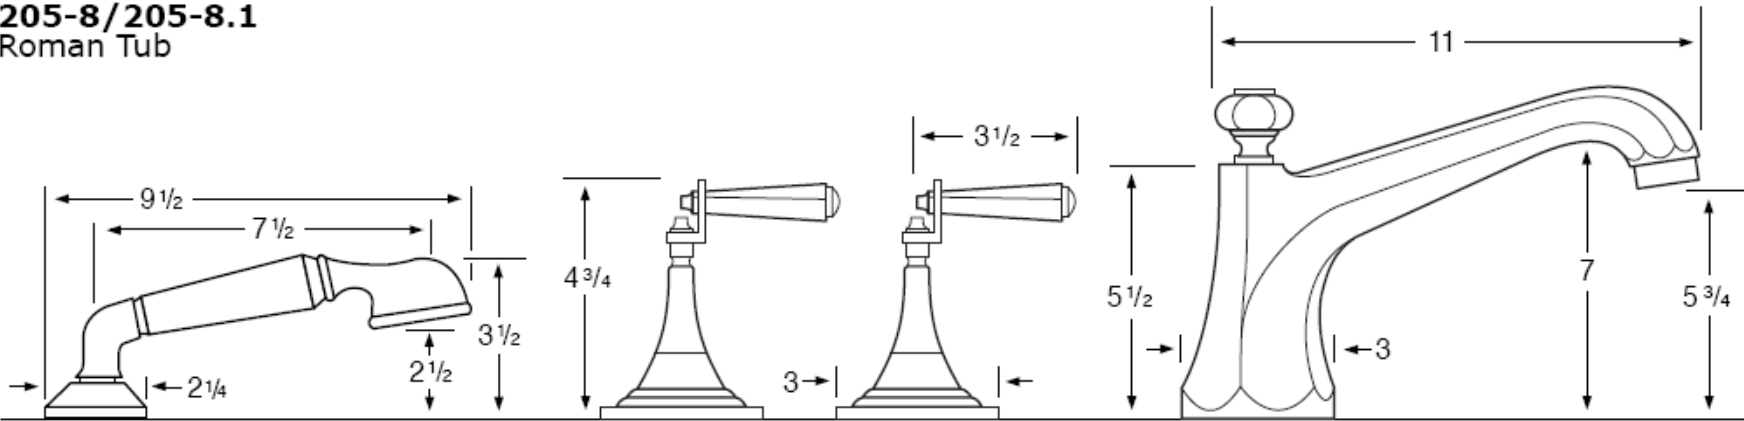

205-8/205-8.1
Roman Tub

SS-DMV8.4

Single Control Deck Mount ROMAN TUB Valve

3/4" FEMALE IPS CONNECTIONS

2 Inlets towards HOT & COLD WATER SUPPLY

1 Outlet towards FAUCET