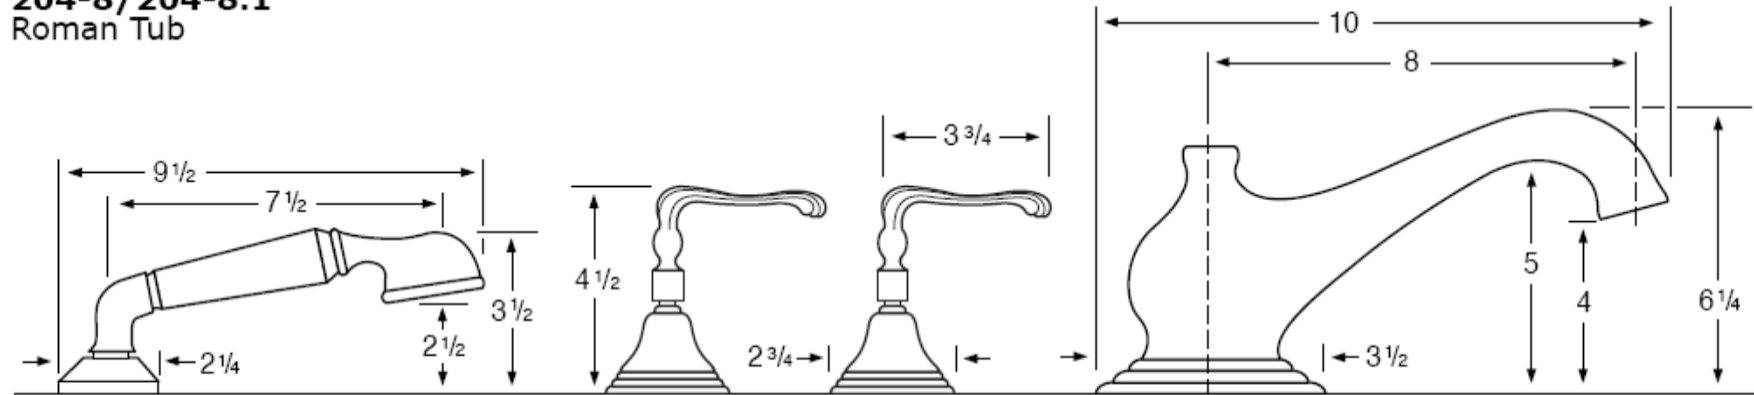

204-8/204-8.1
Roman Tub

SS-DMV8.4

Single Control Deck Mount ROMAN TUB Valve

3/4" FEMALE IPS CONNECTIONS

2 Inlets towards HOT & COLD WATER SUPPLY

1 Outlet towards FAUCET