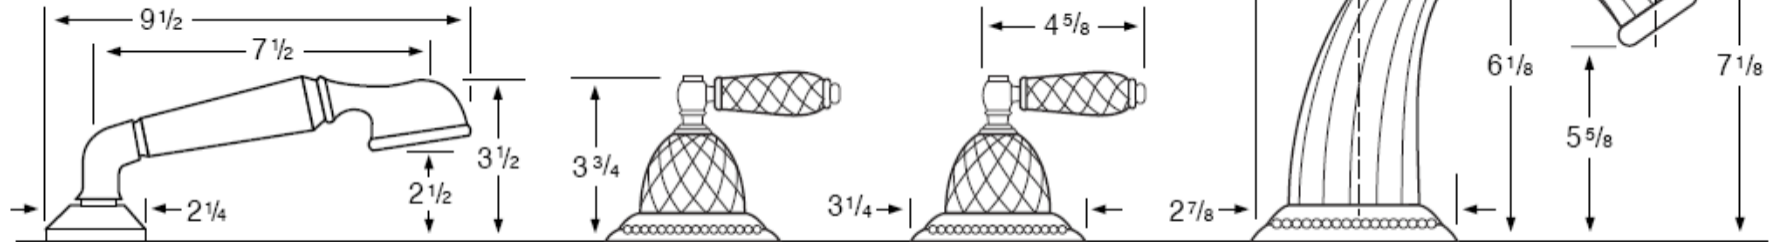

180-8/180-8.1
Roman Tub

SS-DMV8.4

Single Control Deck Mount ROMAN TUB Valve

3/4" FEMALE IPS CONNECTIONS

2 Inlets towards HOT & COLD WATER SUPPLY

1 Outlet towards FAUCET