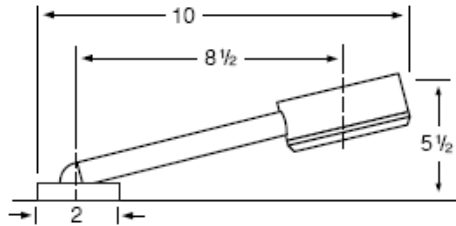

32-8/32-8.1  
Roman Tub

**SS-DMV8.4**

**Single Control Deck Mount ROMAN TUB Valve**

**3/4" FEMALE IPS CONNECTIONS**

**2 Inlets towards HOT & COLD WATER SUPPLY**

**1 Outlet towards FAUCET**