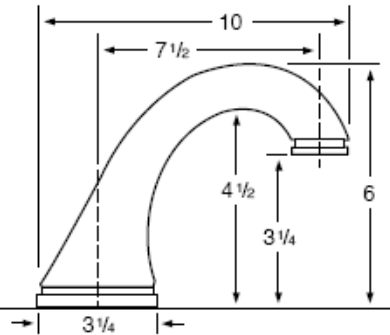

32-8/32-8.1  
Roman Tub

**SS-DMV8.4**

**Single Control Deck Mount ROMAN TUB Valve**

**3/4" FEMALE IPS CONNECTIONS**

**2 Inlets towards HOT & COLD WATER SUPPLY**

**1 Outlet towards FAUCET**