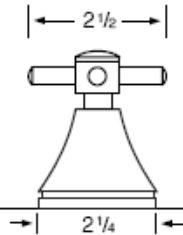

32-8/32-8.1  
Roman Tub

**SS-DMV8.4**

**Single Control Deck Mount ROMAN TUB Valve**

**3/4" FEMALE IPS CONNECTIONS**

**2 Inlets towards HOT & COLD WATER SUPPLY**

**1 Outlet towards FAUCET**