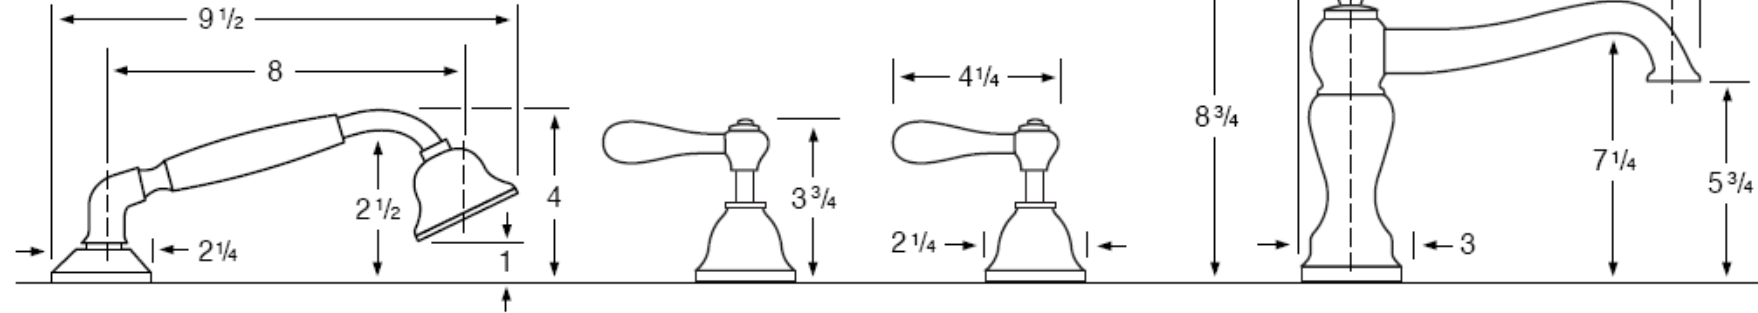

**28-8/28-8.1**  
Roman Tub

**SS-DMV8.4**

**Single Control Deck Mount ROMAN TUB Valve**

**3/4" FEMALE IPS CONNECTIONS**

**2 Inlets towards HOT & COLD WATER SUPPLY**

**1 Outlet towards FAUCET**