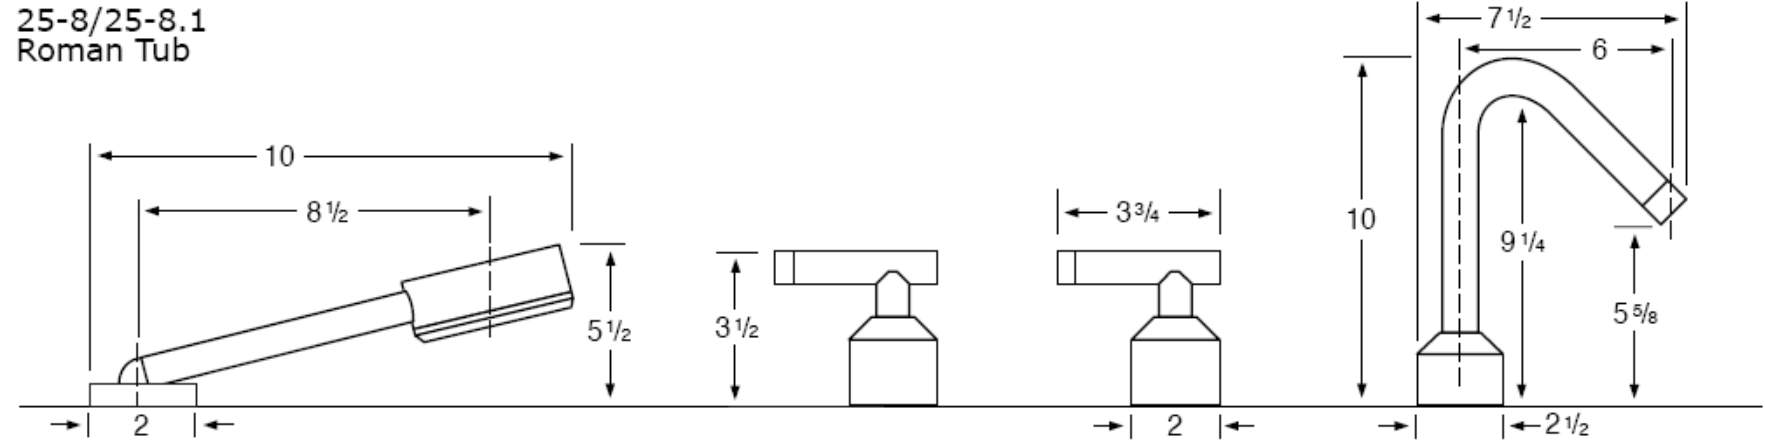

25-8/25-8.1
Roman Tub

SS-DMV8.4

Single Control Deck Mount ROMAN TUB Valve

3/4" FEMALE IPS CONNECTIONS

2 Inlets towards HOT & COLD WATER SUPPLY

1 Outlet towards FAUCET