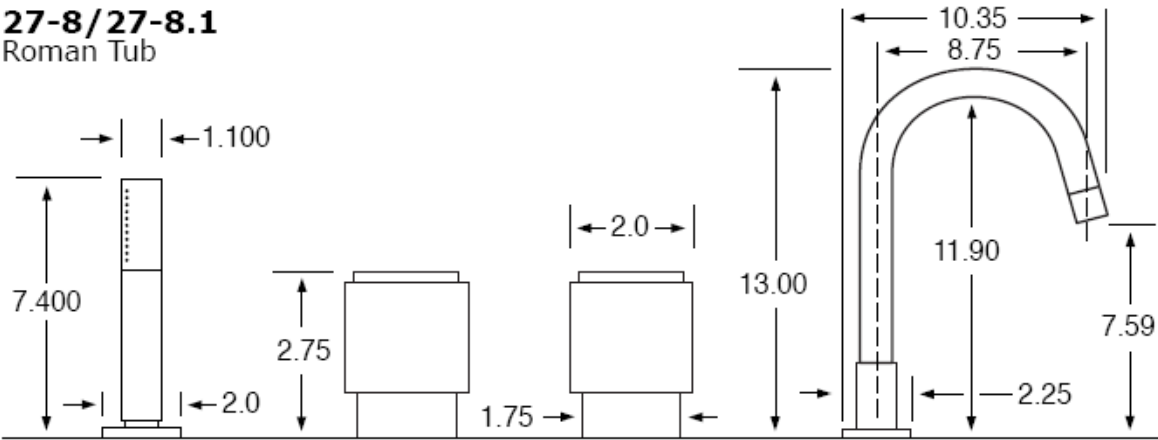

27-8/27-8.1
Roman Tub

SS-DMV8.4

Single Control Deck Mount ROMAN TUB Valve

3/4" FEMALE IPS CONNECTIONS

2 Inlets towards HOT & COLD WATER SUPPLY

1 Outlet towards FAUCET