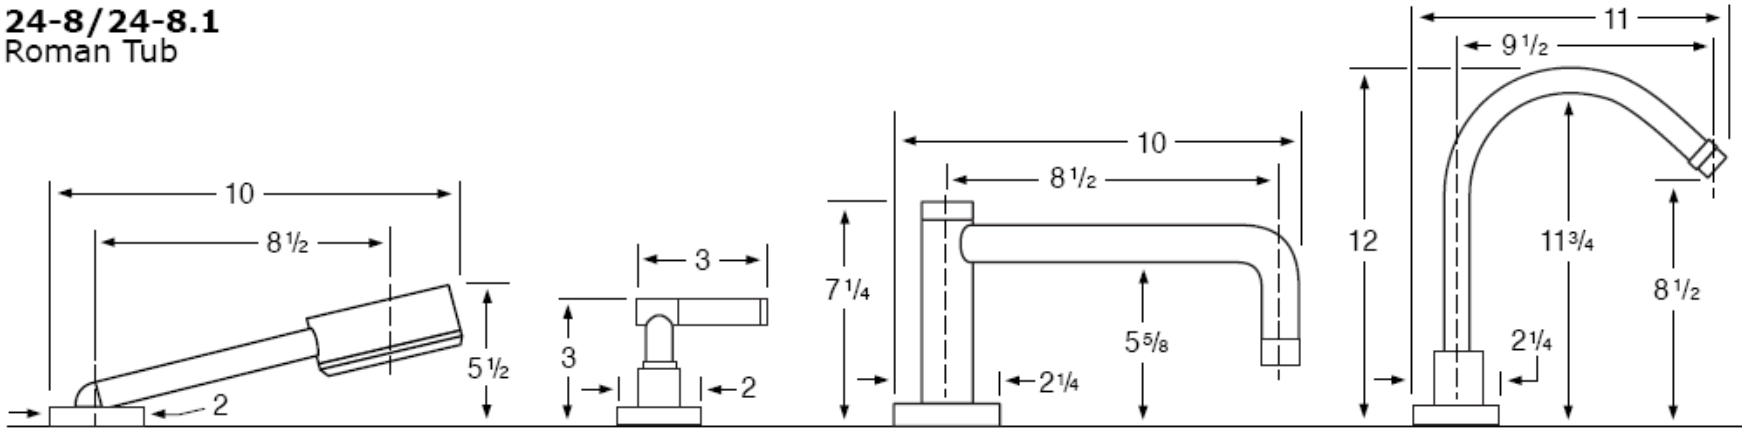

24-8/24-8.1
Roman Tub

SS-DMV8.4

Single Control Deck Mount ROMAN TUB Valve

3/4" FEMALE IPS CONNECTIONS

2 Inlets towards HOT & COLD WATER SUPPLY

1 Outlet towards FAUCET