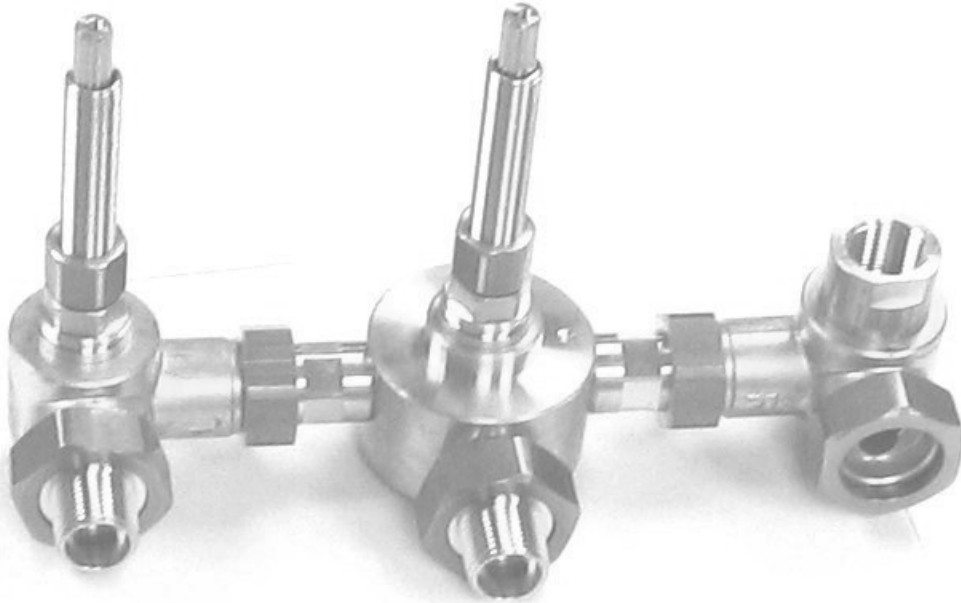

SS-THV2.2-26R
2 HANDLE Wall Mounted Lavatory Rough
Spout in the RIGHT

WATERMARK DESIGNS