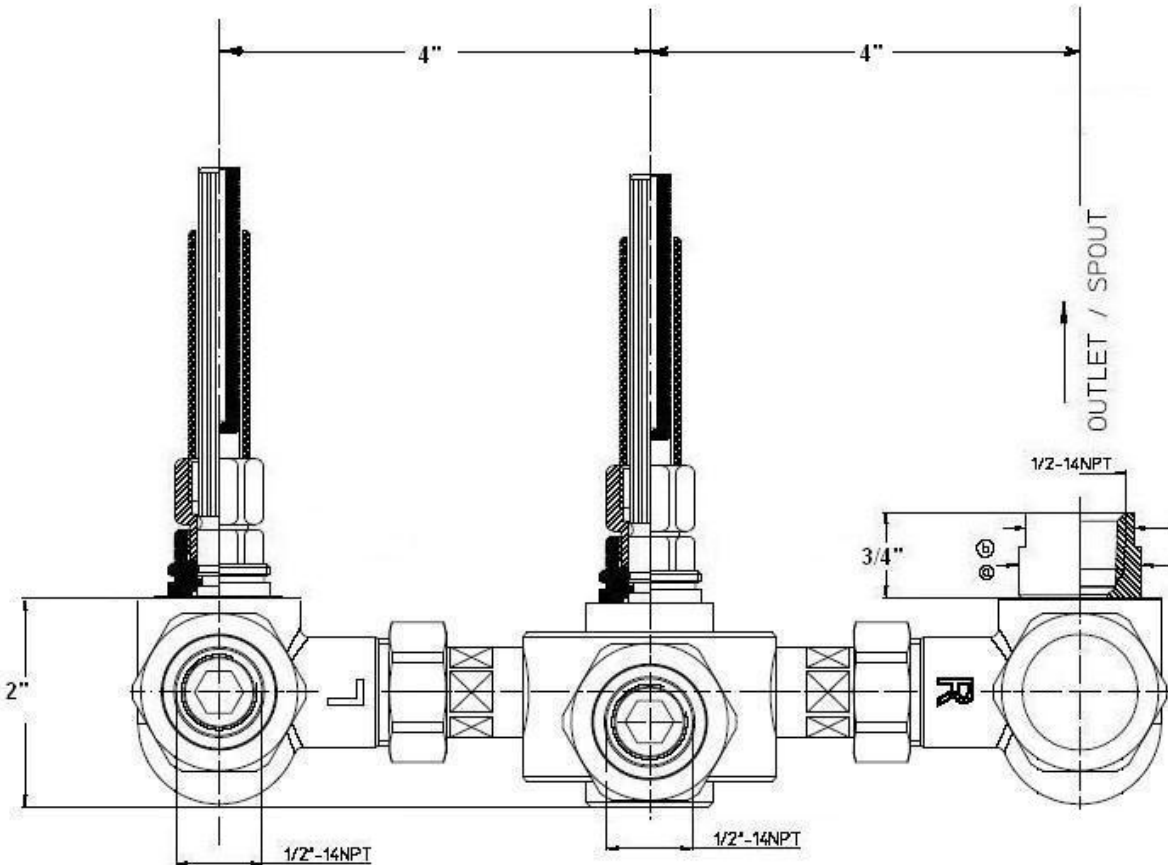

SS-THV2.2-26R
2 HANDLE Wall Mounted Lavatory Rough
Spout in the RIGHT

WATERMARK DESIGNS