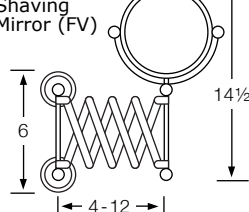

TV-Top View SV-Side View FV-Front View

310-0.1/0.1A/0.1B
Towel Bar (TV)

310-0.2/0.2A/0.2B
Double Towel Bar (TV/SV)

310-0.3
Towel Ring (FV/SV)

310-0.4
Paper Holder (TV)

310-0.5
Robe Hook (SV)

310-0.6/310-0.7
Tumbler Holder/Soap Dish (SV/TV)

310-0.8
Glass Shelf (TV)

310-0.9
Extended Shaving Mirror (FV)

310-0.9A/B/C/D
Mirror (SV)

310-0.12A
Wire Dish (TV)

Gramercy 312

312-0.1/0.1A/0.1B
Towel Bar (TV)

312-0.2/0.2A/0.2B
Double Towel Bar (TV/SV)

312-0.3
Towel Ring (FV/SV)