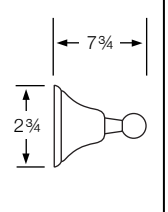

TV-Top View SV-Side View FV-Front View

310-0.1/0.1A/0.1B
Towel Bar (TV)

310-0.2/0.2A/0.2B
Double Towel Bar (TV/SV)

310-0.3
Towel Ring (FV/SV)

310-0.4
Paper Holder (TV)

310-0.5
Robe Hook (SV)

310-0.6/310-0.7
Tumbler Holder/Soap Dish (SV/TV)

310-0.8
Glass Shelf (TV)

310-0.9
Extended Shaving Mirror (FV)

310-0.9A/B/C/D
Mirror (SV)

310-0.12A
Wire Dish (TV)

Gramercy 312

312-0.1/0.1A/0.1B
Towel Bar (TV)

312-0.2/0.2A/0.2B
Double Towel Bar (TV/SV)

312-0.3
Towel Ring (FV/SV)