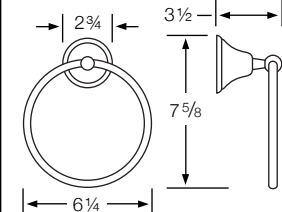

TV-Top View SV-Side View FV-Front View

310-0.1/0.1A/0.1B
Towel Bar (TV)

310-0.2/0.2A/0.2B
Double Towel Bar (TV/SV)

310-0.3
Towel Ring (FV/SV)

310-0.4
Paper Holder (TV)

310-0.5
Robe Hook (SV)

310-0.6/310-0.7
Tumbler Holder/Soap Dish (SV/TV)

310-0.8
Glass Shelf (TV)

310-0.9
Extended Shaving Mirror (FV)

310-0.9A/B/C/D
Mirror (SV)

310-0.12A
Wire Dish (TV)

Gramercy 312

312-0.1/0.1A/0.1B
Towel Bar (TV)

312-0.2/0.2A/0.2B
Double Towel Bar (TV/SV)

312-0.3
Towel Ring (FV/SV)