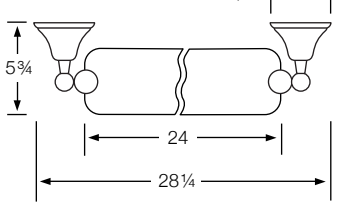

TV-Top View SV-Side View FV-Front View

310-0.1/0.1A/0.1B
Towel Bar (TV)

310-0.2/0.2A/0.2B
Double Towel Bar (TV/SV)

310-0.3
Towel Ring (FV/SV)

310-0.4
Paper Holder (TV)

310-0.5
Robe Hook (SV)

310-0.6/310-0.7
Tumbler Holder/Soap Dish (SV/TV)

310-0.8
Glass Shelf (TV)

310-0.9
Extended Shaving Mirror (FV)

310-0.9A/B/C/D
Mirror (SV)

310-0.12A
Wire Dish (TV)

Gramercy 312

312-0.1/0.1A/0.1B
Towel Bar (TV)

312-0.2/0.2A/0.2B
Double Towel Bar (TV/SV)

312-0.3
Towel Ring (FV/SV)