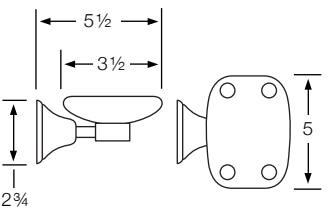

TV-Top View SV-Side View FV-Front View

310-0.1/0.1A/0.1B
Towel Bar (TV)

310-0.2/0.2A/0.2B
Double Towel Bar (TV/SV)

310-0.3
Towel Ring (FV/SV)

310-0.4
Paper Holder (TV)

310-0.5
Robe Hook (SV)

310-0.6/310-0.7
Tumbler Holder/Soap Dish (SV/TV)

310-0.8
Glass Shelf (TV)

310-0.9
Extended Shaving Mirror (FV)

310-0.9A/B/C/D
Mirror (SV)

310-0.12A
Wire Dish (TV)

Gramercy 312

312-0.1/0.1A/0.1B
Towel Bar (TV)

312-0.2/0.2A/0.2B
Double Towel Bar (TV/SV)

312-0.3
Towel Ring (FV/SV)