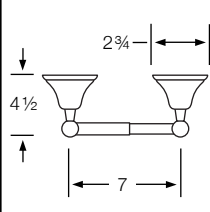

TV-Top View SV-Side View FV-Front View

310-0.1/0.1A/0.1B
Towel Bar (TV)

310-0.2/0.2A/0.2B
Double Towel Bar (TV/SV)

310-0.3
Towel Ring (FV/SV)

310-0.4
Paper Holder (TV)

310-0.5
Robe Hook (SV)

310-0.6/310-0.7
Tumbler Holder/Soap Dish (SV/TV)

310-0.8
Glass Shelf (TV)

310-0.9
Extended Shaving Mirror (FV)

310-0.9A/B/C/D
Mirror (SV)

310-0.12A
Wire Dish (TV)

Gramercy 312

312-0.1/0.1A/0.1B
Towel Bar (TV)

312-0.2/0.2A/0.2B
Double Towel Bar (TV/SV)

312-0.3
Towel Ring (FV/SV)