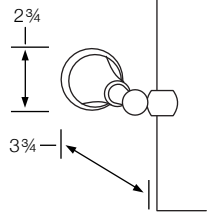

TV-Top View SV-Side View FV-Front View

310-0.1/0.1A/0.1B
Towel Bar (TV)

310-0.2/0.2A/0.2B
Double Towel Bar (TV/SV)

310-0.3
Towel Ring (FV/SV)

310-0.4
Paper Holder (TV)

310-0.5
Robe Hook (SV)

310-0.6/310-0.7
Tumbler Holder/Soap Dish (SV/TV)

310-0.8
Glass Shelf (TV)

310-0.9
Extended Shaving Mirror (FV)

310-0.9A/B/C/D
Mirror (SV)

310-0.12A
Wire Dish (TV)

Gramercy 312

312-0.1/0.1A/0.1B
Towel Bar (TV)

312-0.2/0.2A/0.2B
Double Towel Bar (TV/SV)

312-0.3
Towel Ring (FV/SV)