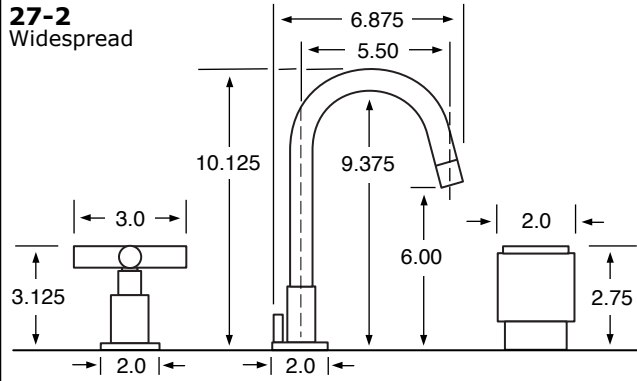

WATERMARK

DESIGNS

T 718.257.2800

F 718.257.2144

info@watermark-designs.com

Touch²⁷

Specifications

See Handle Trim Specifications for a complete list of additional handle trims