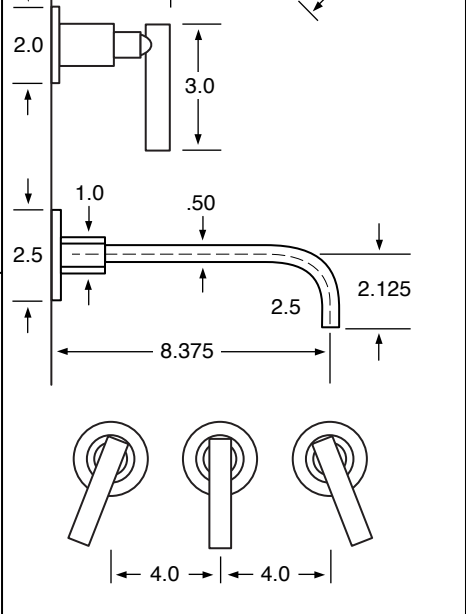

WATERMARK

DESIGNS

T 718.257.2800

F 718.257.2144

info@watermark-designs.com

Touch²⁷

Specifications

See Handle Trim Specifications for a complete list of additional handle trims