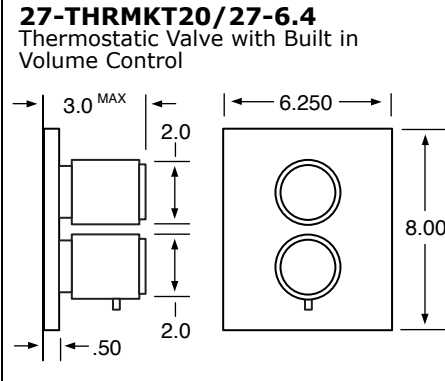

WATERMARK

DESIGNS

T 718.257.2800

F 718.257.2144

info@watermark-designs.com

Touch²⁷

Specifications

See Handle Trim Specifications for a complete list of additional handle trims