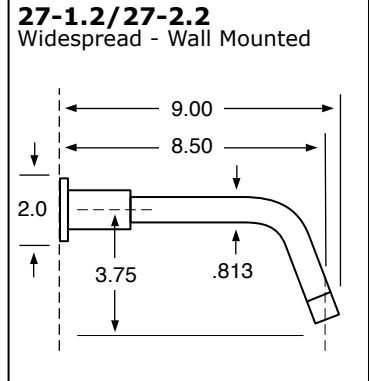

WATERMARK

DESIGNS

T 718.257.2800

F 718.257.2144

info@watermark-designs.com

Touch²⁷

Specifications

See Handle Trim Specifications for a complete list of additional handle trims