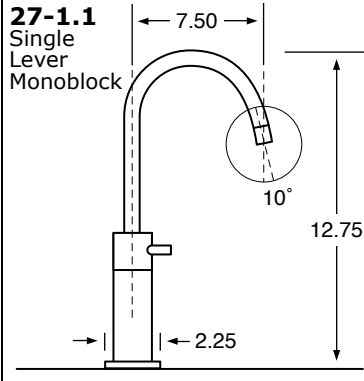

WATERMARK

DESIGNS

T 718.257.2800

F 718.257.2144

info@watermark-designs.com

Touch²⁷

Specifications

See Handle Trim Specifications for a complete list of additional handle trims