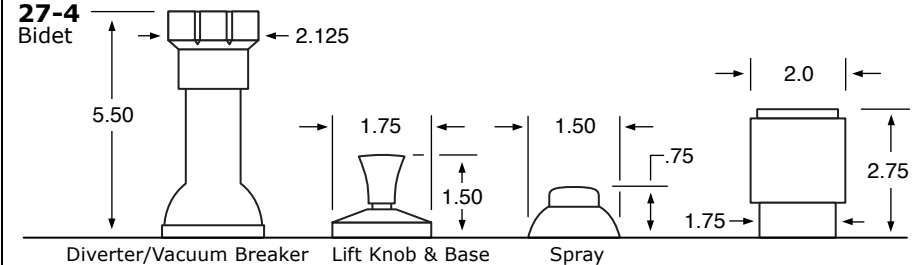

WATERMARK

DESIGNS

T 718.257.2800

F 718.257.2144

info@watermark-designs.com

Touch²⁷

Specifications

See Handle Trim Specifications for a complete list of additional handle trims