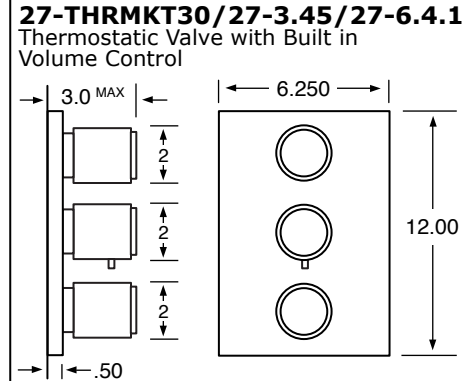

WATERMARK

DESIGNS

T 718.257.2800

F 718.257.2144

info@watermark-designs.com

Touch²⁷

Specifications

See Handle Trim Specifications for a complete list of additional handle trims