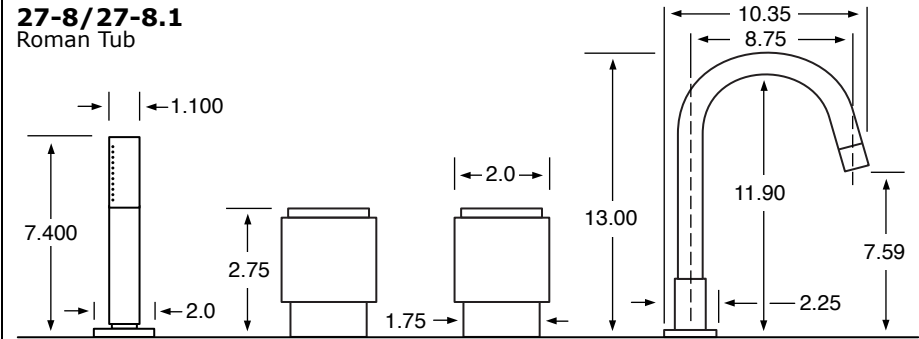

WATERMARK

DESIGNS

T 718.257.2800

F 718.257.2144

info@watermark-designs.com

Touch²⁷

Specifications

See Handle Trim Specifications for a complete list of additional handle trims