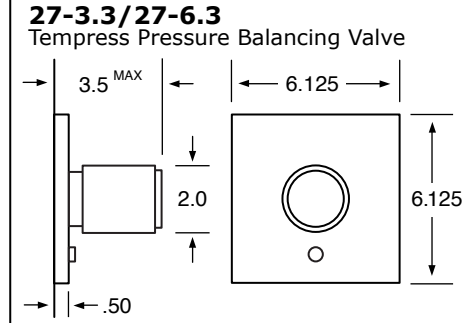

WATERMARK

DESIGNS

T 718.257.2800

F 718.257.2144

info@watermark-designs.com

Touch²⁷

Specifications

See Handle Trim Specifications for a complete list of additional handle trims