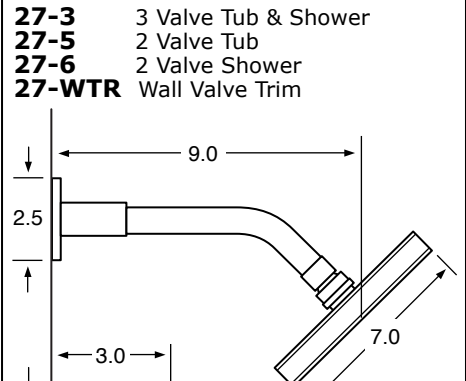

WATERMARK

DESIGNS

T 718.257.2800

F 718.257.2144

info@watermark-designs.com

Touch²⁷

Specifications

See Handle Trim Specifications for a complete list of additional handle trims