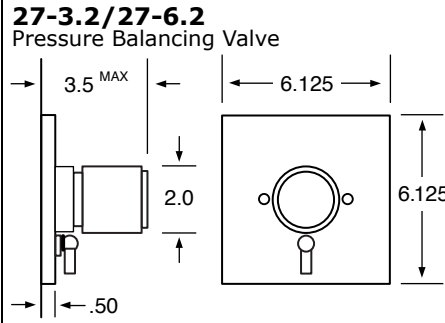

WATERMARK

DESIGNS

T 718.257.2800

F 718.257.2144

info@watermark-designs.com

Touch²⁷

Specifications

See Handle Trim Specifications for a complete list of additional handle trims