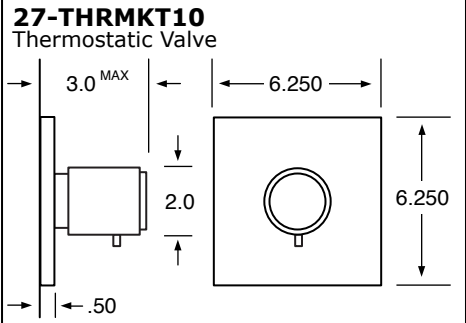

WATERMARK

DESIGNS

T 718.257.2800

F 718.257.2144

info@watermark-designs.com

Touch²⁷

Specifications

See Handle Trim Specifications for a complete list of additional handle trims