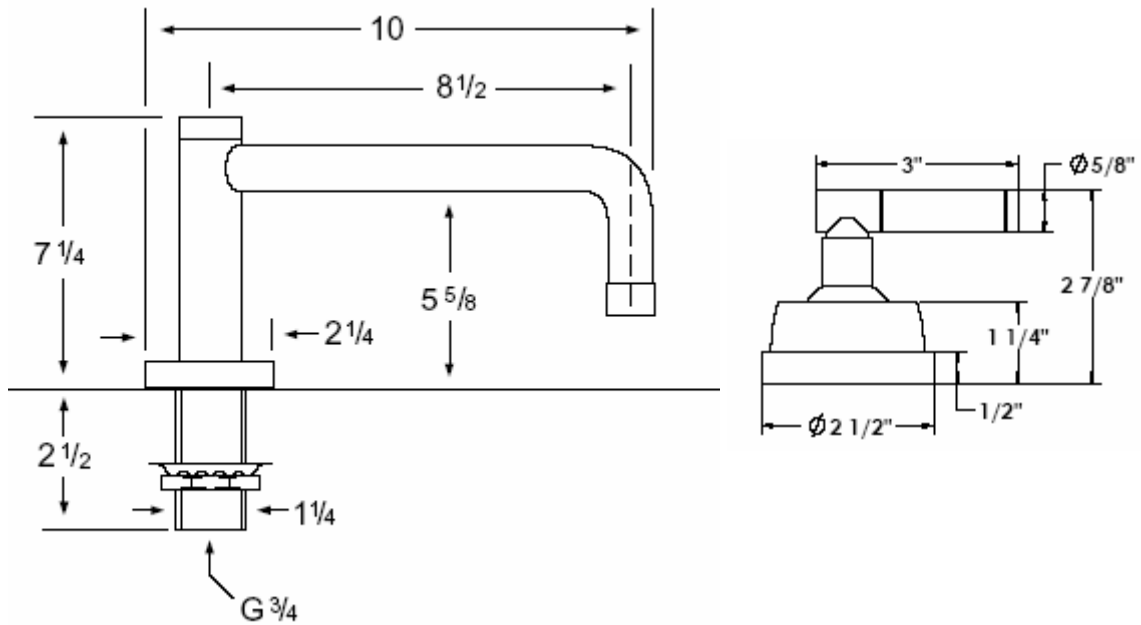

24-8.4-L4
Single Control Deck Mounted Roman Tub Set

WATERMARK DESIGNS

491 Wortman Avenue Spring Creek NY 11208 USA T 718 257 2800 F 718 257 2144 info@watermark-designs.com

SS-SHV8.4

Single Control Deck Mount ROMAN TUB Valve

3/4" FEMALE IPS CONNECTIONS

2 Inlets towards HOT & COLD WATER SUPPLY

1 Outlet towards FAUCET