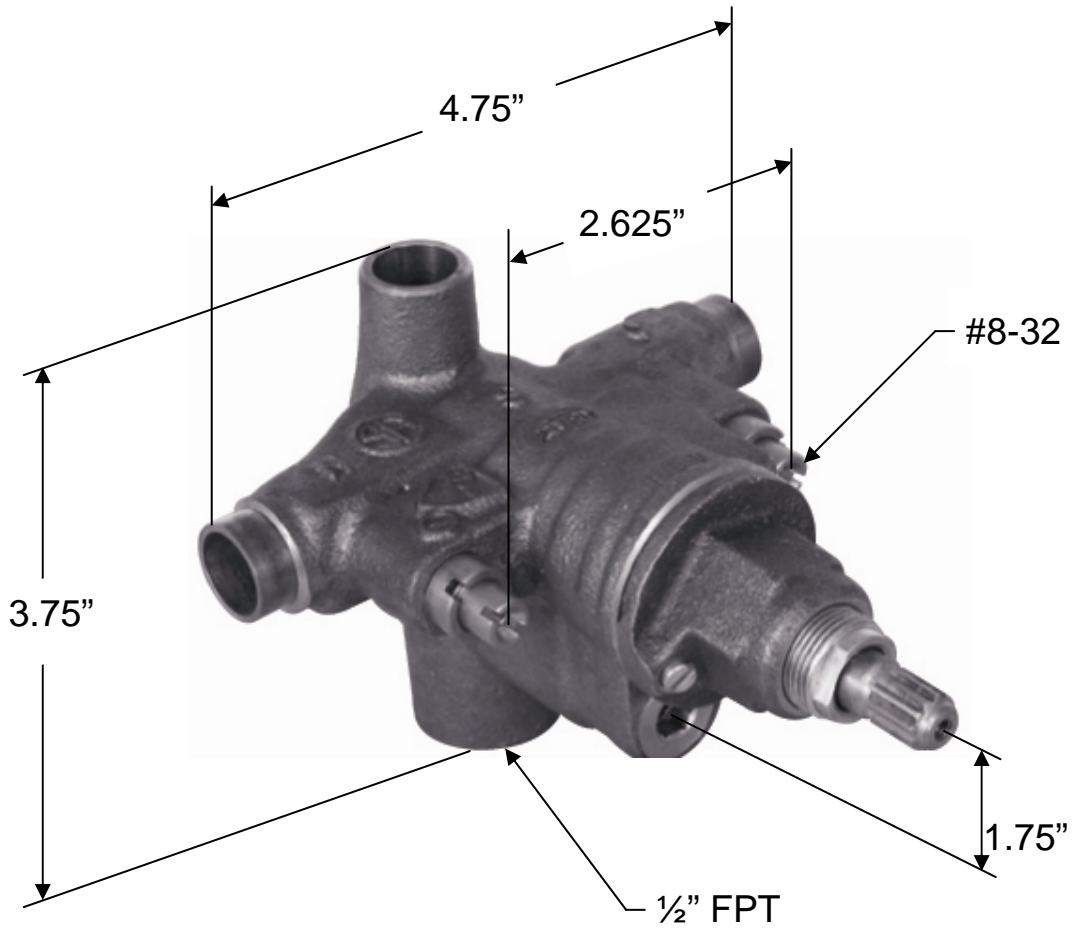

SS-PB40
PRESSURE BALANCED TUB AND SHOWER VALVE
WITH INTEGRAL STOPS

WATERMARK DESIGNS

491 Wortman Avenue Spring Creek NY 11208 USA T 718 257 2800 F 718 257 2144 info@watermark-designs.com