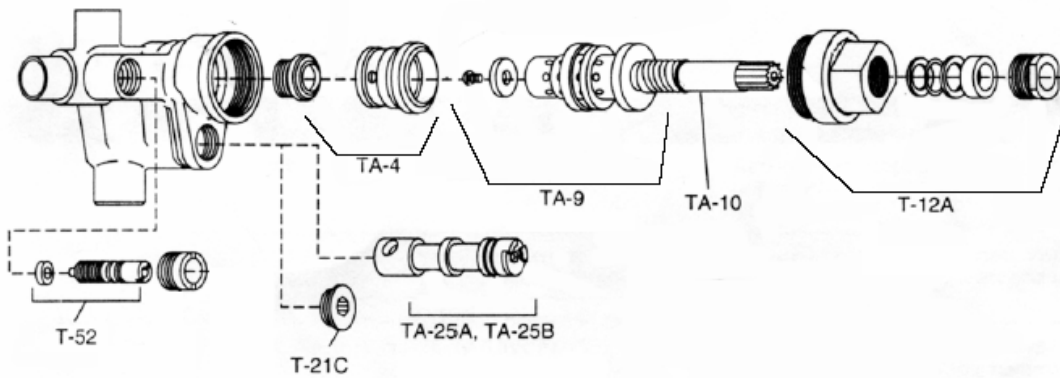

**SS-PB30**  
**PRESSURE BALANCED SHOWER VALVE**  
**WITH INTEGRAL STOPS**

**WATERMARK DESIGNS**

491 Wortman Avenue Spring Creek NY 11208 USA T 718 257 2800 F 718 257 2144 info@watermark-designs.com