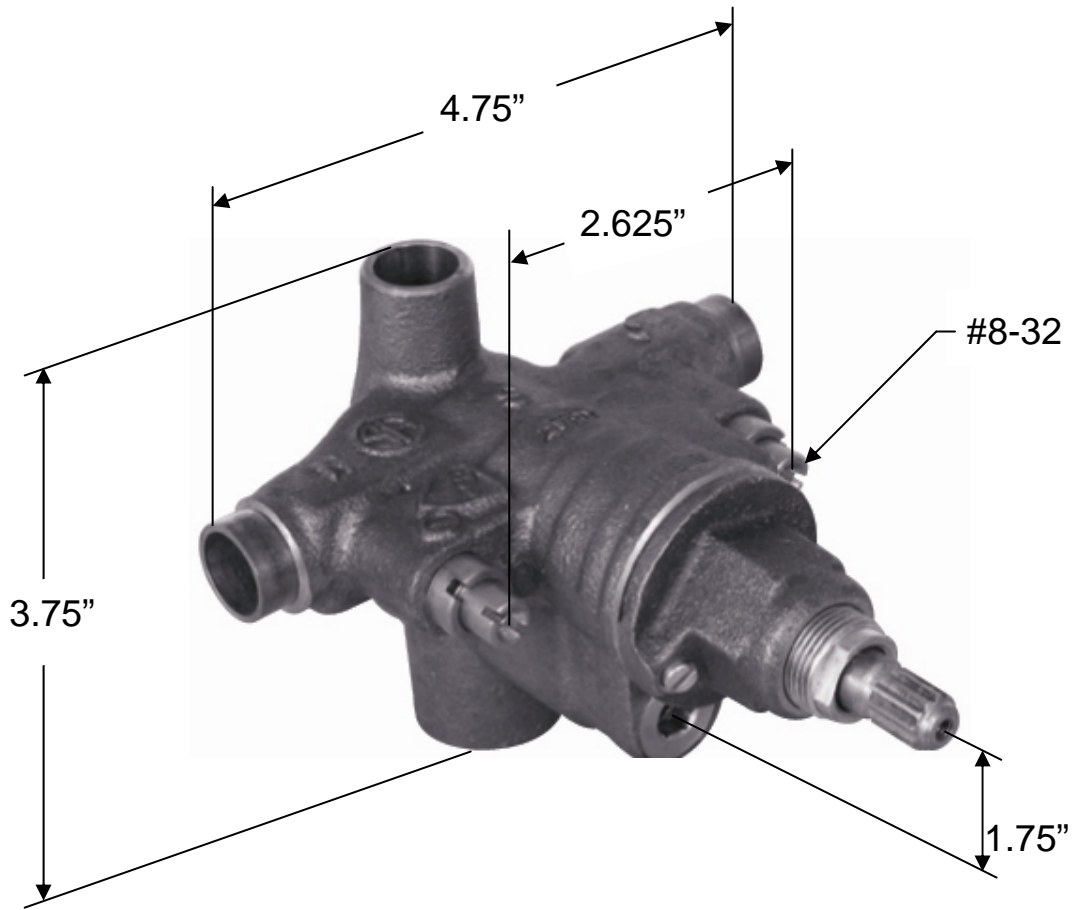

**SS-PB30**  
**PRESSURE BALANCED SHOWER VALVE**  
**WITH INTEGRAL STOPS**

**WATERMARK DESIGNS**

491 Wortman Avenue Spring Creek NY 11208 USA T 718 257 2800 F 718 257 2144 info@watermark-designs.com