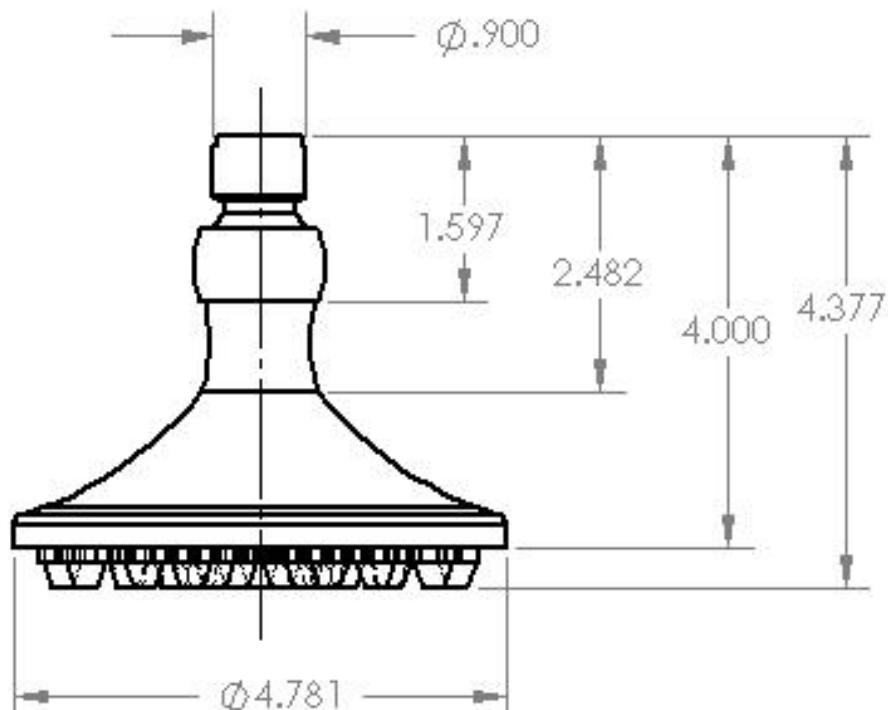

SH-DLX
Shower Head

WATERMARK DESIGNS