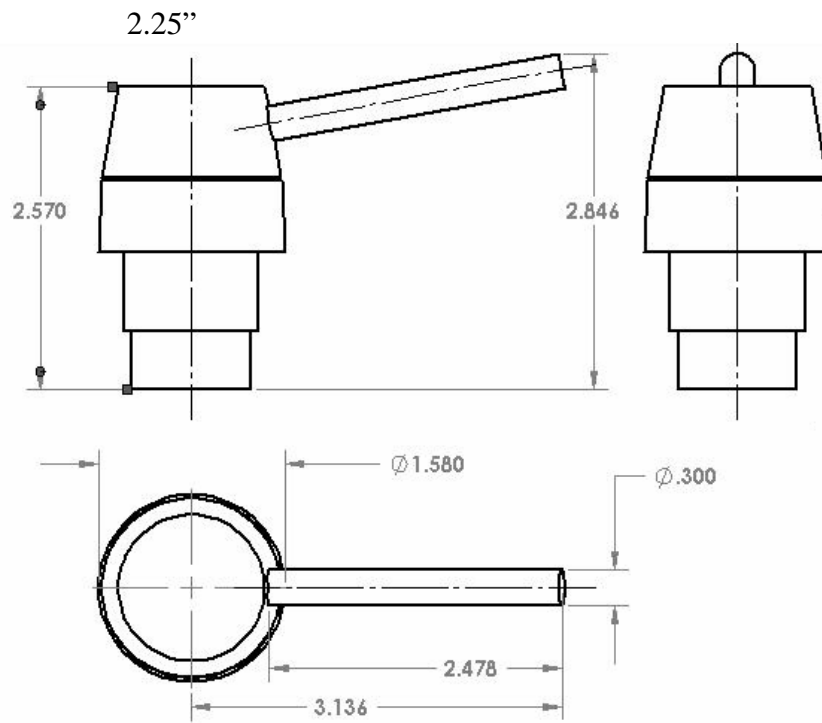

**MLD2
Contemporary Lotion Dispenser**

WATERMARK DESIGNS