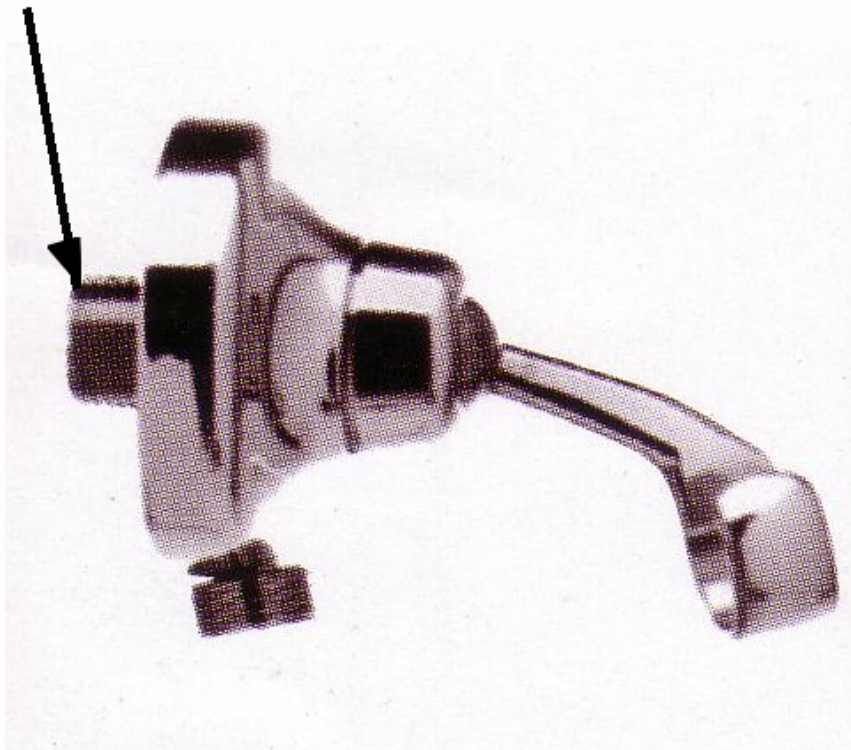

ELB-9001
Elbow With Hand Shower Holder

1/2" NPS

WATERMARK DESIGNS

491 Wortman Avenue Spring Creek NY 11208 USA T 718 257 2800 F 718 257 2144 info@watermark-designs.com