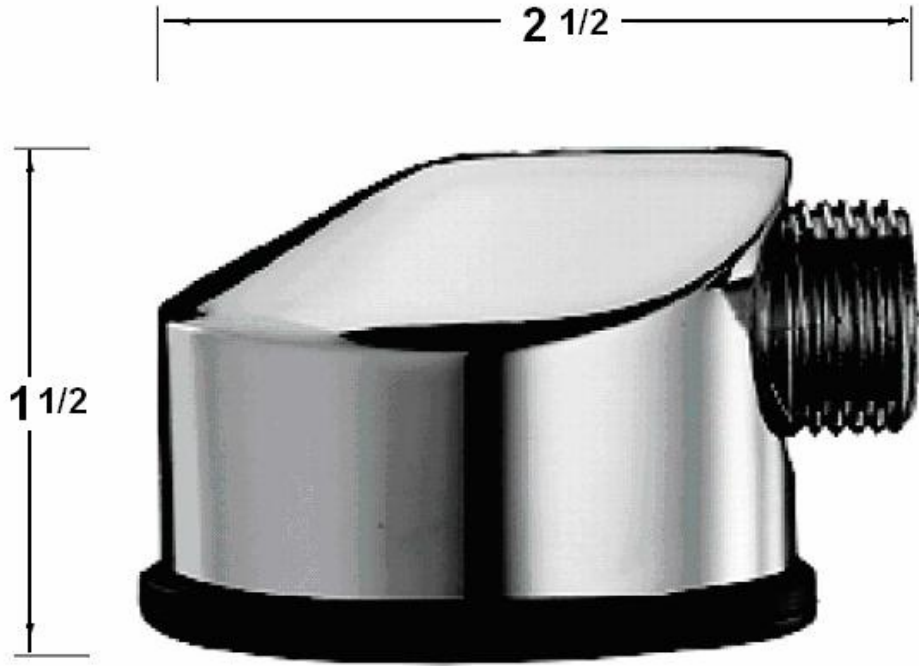

ELB-8001
Wall Elbow

WATERMARK DESIGNS

491 Wortman Avenue Spring Creek NY 11208 USA T 718 257 2800 F 718 257 2144 info@watermark-designs.com