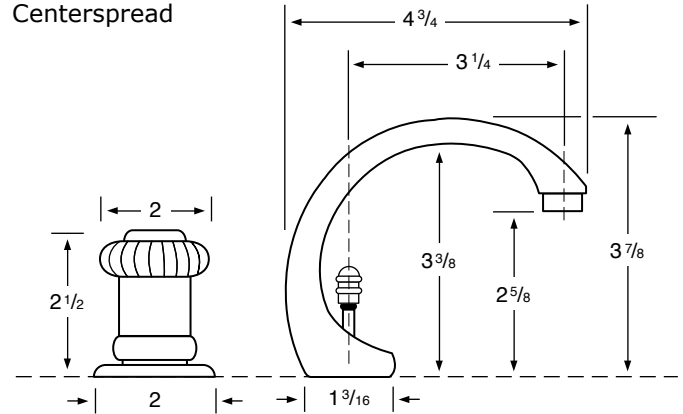

WATERMARK

DESIGNS

T 718.257.2800

F 718.257.2144

info@watermark-designs.com

Centerspreads

Specifications

24-2.7
Centerspread

310-2.7
Centerspread

311-2.7
Centerspread

316-2.7
Centerspread

Elevated Widespread Specifications

24-2.3
Elevated Widespread

See Handle Trim Specifications for a complete list of additional handle trims