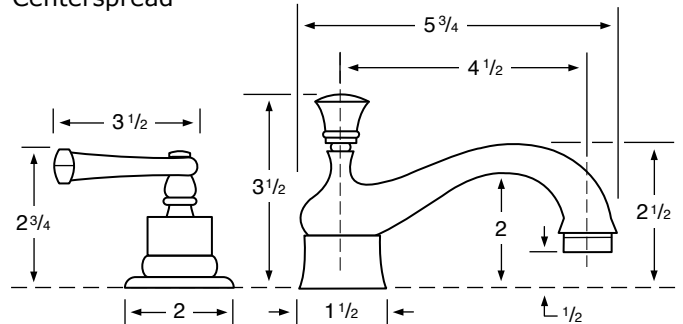

WATERMARK

DESIGNS

T 718.257.2800

F 718.257.2144

info@watermark-designs.com

Centerspreads

Specifications

24-2.7
Centerspread

310-2.7
Centerspread

311-2.7
Centerspread

316-2.7
Centerspread

Elevated Widespread Specifications

24-2.3
Elevated Widespread

See Handle Trim Specifications for a complete list of additional handle trims