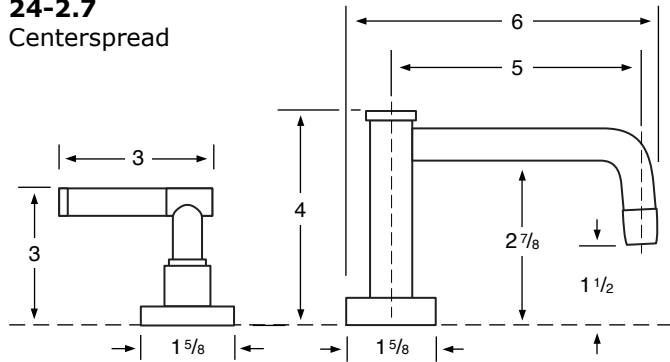

WATERMARK

DESIGNS

T 718.257.2800

F 718.257.2144

info@watermark-designs.com

Centerspreads

Specifications

24-2.7
Centerspread

310-2.7
Centerspread

311-2.7
Centerspread

316-2.7
Centerspread

Elevated Widespread Specifications

24-2.3
Elevated Widespread

See Handle Trim Specifications for a complete list of additional handle trims