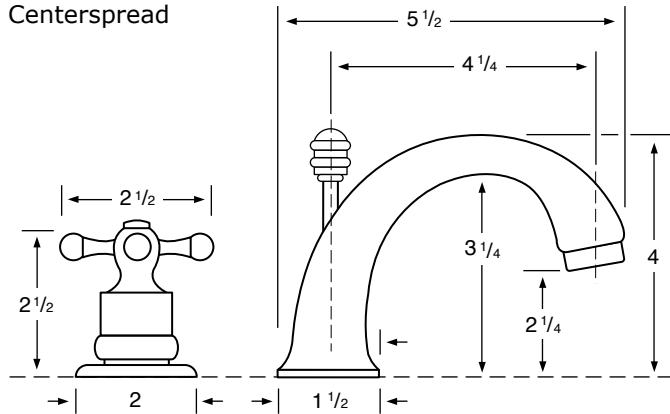

WATERMARK

DESIGNS

T 718.257.2800

F 718.257.2144

info@watermark-designs.com

Centerspreads

Specifications

24-2.7
Centerspread

310-2.7
Centerspread

311-2.7
Centerspread

316-2.7
Centerspread

Elevated Widespread Specifications

24-2.3
Elevated Widespread

See Handle Trim Specifications for a complete list of additional handle trims