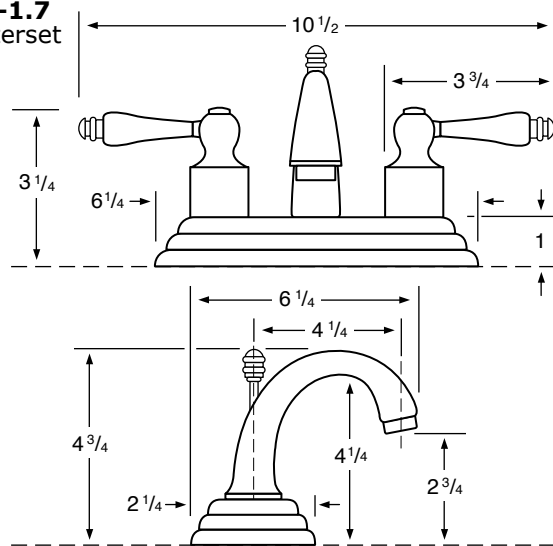

## Centersets Specifications

**310-1.7**  
Centerset

**310-1.7A**  
Centerset

**311-1.7**  
Centerset

**311-1.7A**  
Curved  
Centerset

**312-1.7**  
Centerset

**316-1.7**  
Centerset

See Handle Trim Specifications for a complete list of additional handle trims