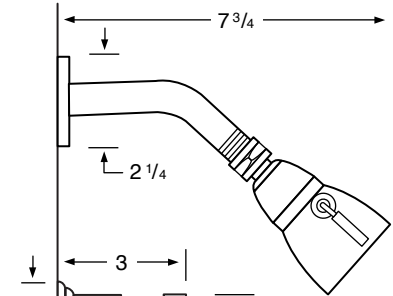

WATERMARK

DESIGNS

T 718.257.2800

F 718.257.2144

info@watermark-designs.com

Dorchester 320

Specifications

320-2 Widespread

- 320-3 3 Valve Tub & Shower
- 320-5 2 Valve Tub
- 320-6 2 Valve Shower
- 320-WTR Wall Valve Trim

320-3.2/320-6.2 Pressure Balancing Valve

320-THRMKT10/320-3.5/320-6.5 Thermostatic Valve

320-3.2TMP/320-6.2TMP Tempress Pressure Balancing Valve

320-THRMKT20/320-3.4/320-6.4 Thermostatic Valve with Built in Volume Control

320-4 Bidet

320-8/320-8.1 Roman Tub

See Handle Trim Specifications for a complete list of additional handle trims