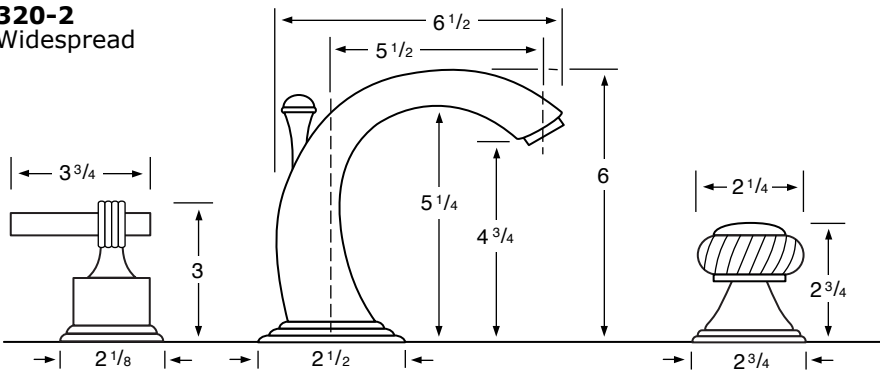

WATERMARK

DESIGNS

T 718.257.2800

F 718.257.2144

info@watermark-designs.com

Dorchester 320

Specifications

320-2 Widespread

- 320-3 3 Valve Tub & Shower
- 320-5 2 Valve Tub
- 320-6 2 Valve Shower
- 320-WTR Wall Valve Trim