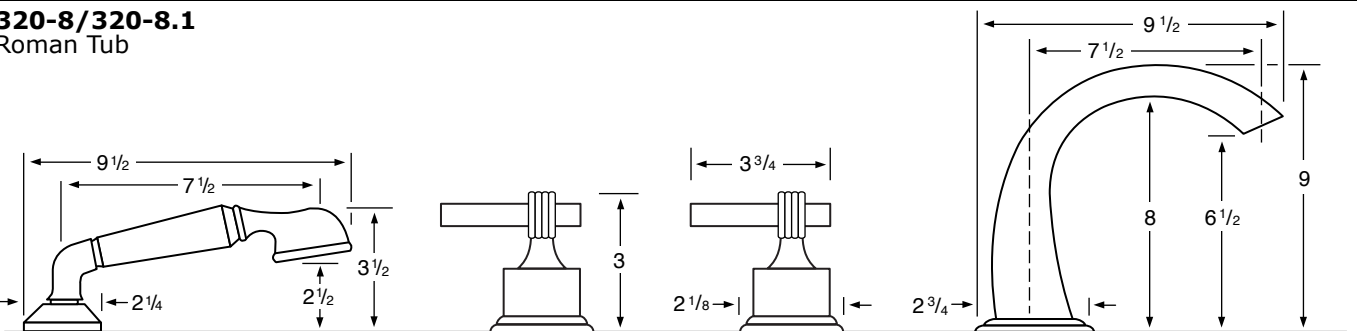

320-8/320-8.1 Roman Tub

See Handle Trim Specifications for a complete list of additional handle trims