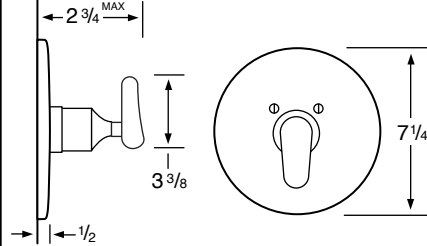

## Specifications

**319-2**  
Widespread

**319-3** 3 Valve Tub & Shower  
**319-5** 2 Valve Tub  
**319-6** 2 Valve Shower  
**319-WTR** Wall Valve Trim

**319-3.2/319-6.2**  
Pressure Balancing Valve

**319-THRMKT10/319-3.5/319-6.5**  
Thermostatic Valve

**319-3.2TMP/319-6.2TMP**  
Tempress Pressure Balancing Valve

**319-THRMKT20/319-3.4/319-6.4**  
Thermostatic Valve with Built in Volume Control

**319-4**  
Bidet

**319-8/319-8.1**  
Roman Tub

See Handle Trim Specifications for a complete list of additional handle trims