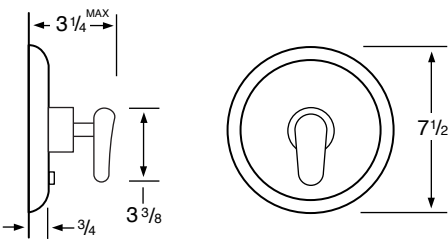

## Specifications

**319-2**  
Widespread

**319-3** 3 Valve Tub & Shower  
**319-5** 2 Valve Tub  
**319-6** 2 Valve Shower  
**319-WTR** Wall Valve Trim

**319-3.2/319-6.2**  
Pressure Balancing Valve

**319-THRMKT10/319-3.5/319-6.5**  
Thermostatic Valve

**319-3.2TMP/319-6.2TMP**  
Tempress Pressure Balancing Valve

**319-THRMKT20/319-3.4/319-6.4**  
Thermostatic Valve with Built in Volume Control

**319-4**  
Bidet

**319-8/319-8.1**  
Roman Tub

See Handle Trim Specifications for a complete list of additional handle trims