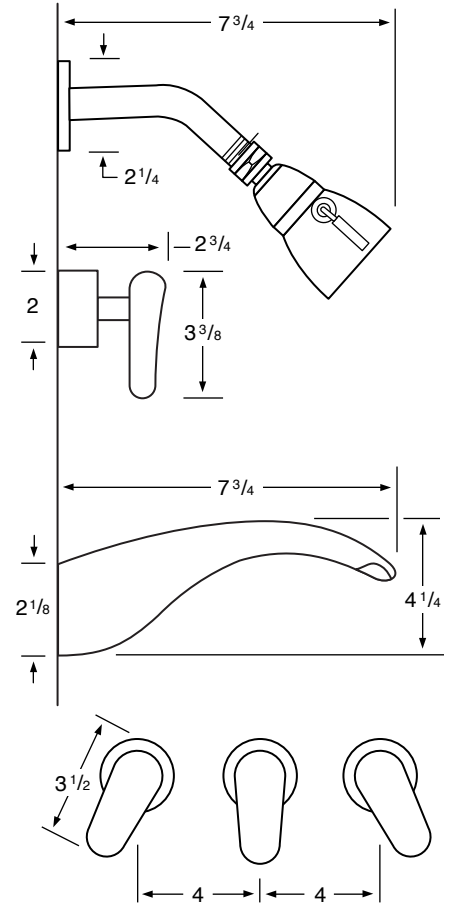

## Specifications

**319-2**  
Widespread

**319-3** 3 Valve Tub & Shower  
**319-5** 2 Valve Tub  
**319-6** 2 Valve Shower  
**319-WTR** Wall Valve Trim

**319-3.2/319-6.2**  
Pressure Balancing Valve

**319-THRMKT10/319-3.5/319-6.5**  
Thermostatic Valve

**319-3.2TMP/319-6.2TMP**  
Tempress Pressure Balancing Valve

**319-THRMKT20/319-3.4/319-6.4**  
Thermostatic Valve with Built in Volume Control

**319-4**  
Bidet

**319-8/319-8.1**  
Roman Tub

See Handle Trim Specifications for a complete list of additional handle trims