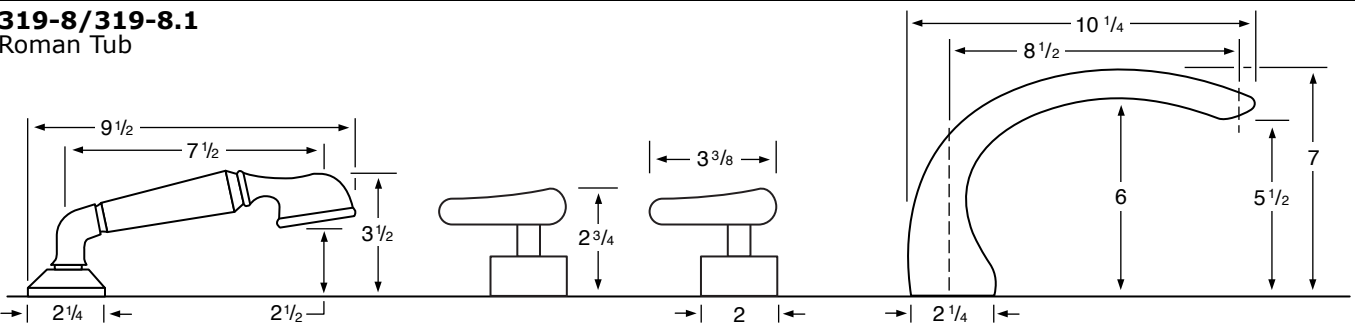

## Specifications

**319-2**  
Widespread

**319-3** 3 Valve Tub & Shower  
**319-5** 2 Valve Tub  
**319-6** 2 Valve Shower  
**319-WTR** Wall Valve Trim

**319-3.2/319-6.2**  
Pressure Balancing Valve

**319-THRMKT10/319-3.5/319-6.5**  
Thermostatic Valve

**319-3.2TMP/319-6.2TMP**  
Tempress Pressure Balancing Valve

**319-THRMKT20/319-3.4/319-6.4**  
Thermostatic Valve with Built in Volume Control

**319-4**  
Bidet

**319-8/319-8.1**  
Roman Tub

See Handle Trim Specifications for a complete list of additional handle trims