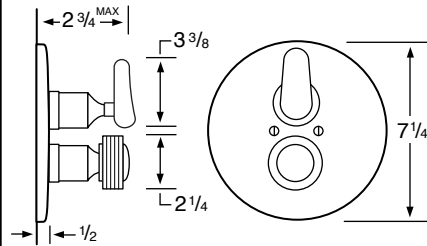

## Specifications

**319-2**  
Widespread

**319-3** 3 Valve Tub & Shower  
**319-5** 2 Valve Tub  
**319-6** 2 Valve Shower  
**319-WTR** Wall Valve Trim

**319-3.2/319-6.2**  
Pressure Balancing Valve

**319-THRMKT10/319-3.5/319-6.5**  
Thermostatic Valve

**319-3.2TMP/319-6.2TMP**  
Tempress Pressure Balancing Valve

**319-THRMKT20/319-3.4/319-6.4**  
Thermostatic Valve with Built in Volume Control

**319-4**  
Bidet

**319-8/319-8.1**  
Roman Tub

See Handle Trim Specifications for a complete list of additional handle trims