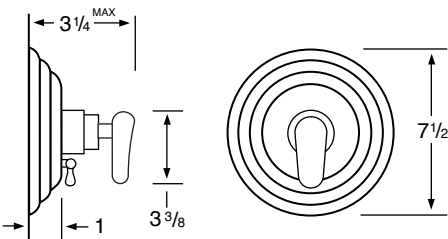

## Specifications

**319-2**  
Widespread

**319-3** 3 Valve Tub & Shower  
**319-5** 2 Valve Tub  
**319-6** 2 Valve Shower  
**319-WTR** Wall Valve Trim

**319-3.2/319-6.2**  
Pressure Balancing Valve

**319-THRMKT10/319-3.5/319-6.5**  
Thermostatic Valve

**319-3.2TMP/319-6.2TMP**  
Tempress Pressure Balancing Valve

**319-THRMKT20/319-3.4/319-6.4**  
Thermostatic Valve with Built in Volume Control

**319-4**  
Bidet

**319-8/319-8.1**  
Roman Tub

See Handle Trim Specifications for a complete list of additional handle trims