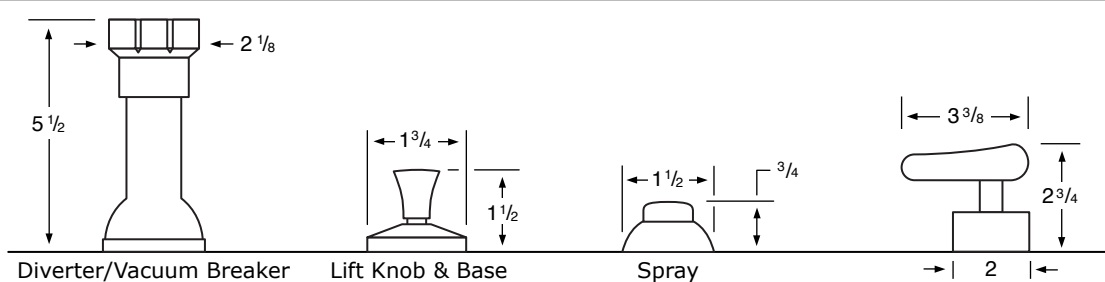

## Specifications

**319-2**  
Widespread

**319-3** 3 Valve Tub & Shower  
**319-5** 2 Valve Tub  
**319-6** 2 Valve Shower  
**319-WTR** Wall Valve Trim

**319-3.2/319-6.2**  
Pressure Balancing Valve

**319-THRMKT10/319-3.5/319-6.5**  
Thermostatic Valve

**319-3.2TMP/319-6.2TMP**  
Tempress Pressure Balancing Valve

**319-THRMKT20/319-3.4/319-6.4**  
Thermostatic Valve with Built in Volume Control

**319-4**  
Bidet

**319-8/319-8.1**  
Roman Tub

See Handle Trim Specifications for a complete list of additional handle trims