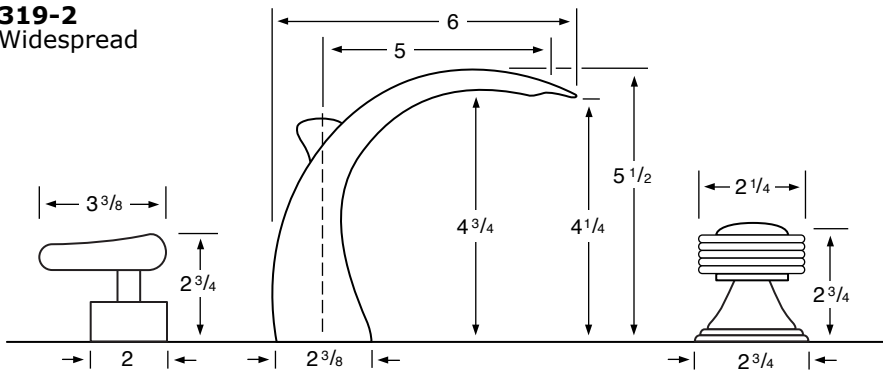

## Specifications

**319-2**  
Widespread

**319-3** 3 Valve Tub & Shower  
**319-5** 2 Valve Tub  
**319-6** 2 Valve Shower  
**319-WTR** Wall Valve Trim

**319-3.2/319-6.2**  
Pressure Balancing Valve

**319-THRMKT10/319-3.5/319-6.5**  
Thermostatic Valve