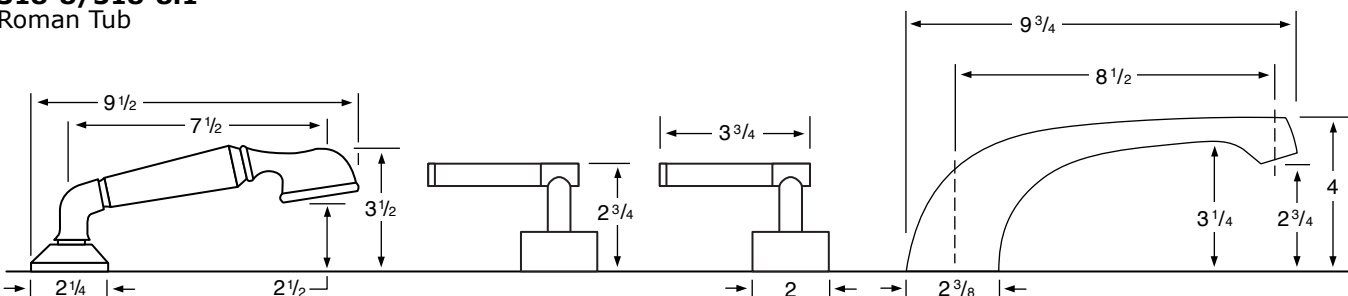

318-3 3 Valve Tub & Shower
318-5 2 Valve Tub
318-6 2 Valve Shower
318-WTR Wall Valve Trim

318-3.2/318-6.2
Pressure Balancing Valve

318-THRMKT10/318-3.5/318-6.5
Thermostatic Valve

318-3.2TMP/318-6.2TMP
Tempress Pressure Balancing Valve

318-THRMKT20/318-3.4/318-6.4
Thermostatic Valve with Built in Volume Control

318-4
Bidet

318-8/318-8.1
Roman Tub

See Handle Trim Specifications for a complete list of additional handle trims