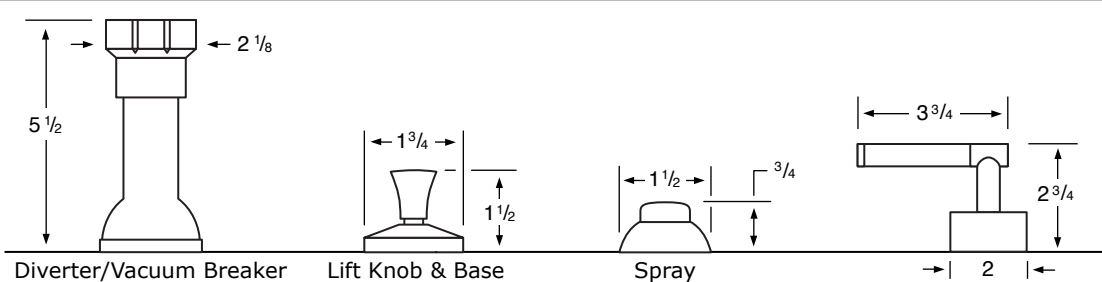

318-3 3 Valve Tub & Shower
318-5 2 Valve Tub
318-6 2 Valve Shower
318-WTR Wall Valve Trim

318-3.2/318-6.2
Pressure Balancing Valve

318-THRMKT10/318-3.5/318-6.5
Thermostatic Valve

318-3.2TMP/318-6.2TMP
Tempress Pressure Balancing Valve

318-THRMKT20/318-3.4/318-6.4
Thermostatic Valve with Built in Volume Control

318-4
Bidet

318-8/318-8.1
Roman Tub

See Handle Trim Specifications for a complete list of additional handle trims