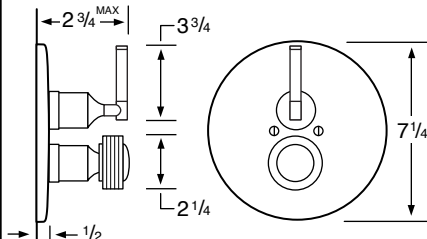

318-3 3 Valve Tub & Shower
318-5 2 Valve Tub
318-6 2 Valve Shower
318-WTR Wall Valve Trim

318-3.2/318-6.2
Pressure Balancing Valve

318-THRMKT10/318-3.5/318-6.5
Thermostatic Valve

318-3.2TMP/318-6.2TMP
Tempress Pressure Balancing Valve

318-THRMKT20/318-3.4/318-6.4
Thermostatic Valve with Built in Volume Control

318-4
Bidet

318-8/318-8.1
Roman Tub

See Handle Trim Specifications for a complete list of additional handle trims