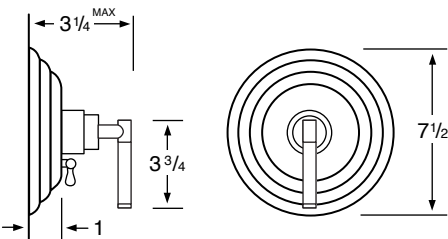

WATERMARK

DESIGNS

T 718.257.2800

F 718.257.2144

info@watermark-designs.com

Huntington 318

Specifications

318-2
Widespread

318-3 3 Valve Tub & Shower
318-5 2 Valve Tub
318-6 2 Valve Shower
318-WTR Wall Valve Trim

318-3.2/318-6.2
Pressure Balancing Valve

318-THRMKT10/318-3.5/318-6.5
Thermostatic Valve

318-3.2TMP/318-6.2TMP
Tempress Pressure Balancing Valve

318-THRMKT20/318-3.4/318-6.4
Thermostatic Valve with Built in Volume Control

318-4
Bidet

318-8/318-8.1
Roman Tub

See Handle Trim Specifications for a complete list of additional handle trims