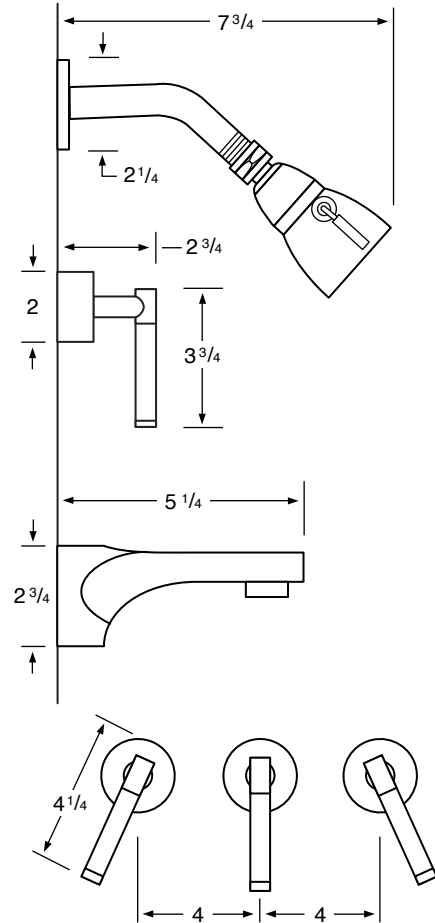

WATERMARK

DESIGNS

T 718.257.2800

F 718.257.2144

info@watermark-designs.com

Huntington 318

Specifications

318-2
Widespread

318-3 3 Valve Tub & Shower
318-5 2 Valve Tub
318-6 2 Valve Shower
318-WTR Wall Valve Trim

318-3.2/318-6.2
Pressure Balancing Valve

318-THRMKT10/318-3.5/318-6.5
Thermostatic Valve

318-3.2TMP/318-6.2TMP
Tempress Pressure Balancing Valve

318-THRMKT20/318-3.4/318-6.4
Thermostatic Valve with Built in Volume Control

318-4
Bidet

318-8/318-8.1
Roman Tub

See Handle Trim Specifications for a complete list of additional handle trims