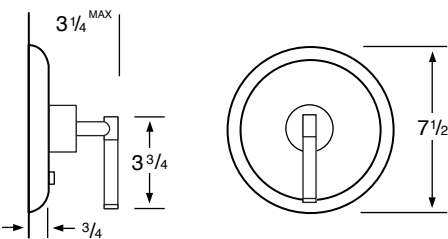

318-3 3 Valve Tub & Shower
318-5 2 Valve Tub
318-6 2 Valve Shower
318-WTR Wall Valve Trim

318-3.2/318-6.2
Pressure Balancing Valve

318-THRMKT10/318-3.5/318-6.5
Thermostatic Valve

318-3.2TMP/318-6.2TMP
Tempress Pressure Balancing Valve

318-THRMKT20/318-3.4/318-6.4
Thermostatic Valve with Built in Volume Control

318-4
Bidet

318-8/318-8.1
Roman Tub

See Handle Trim Specifications for a complete list of additional handle trims