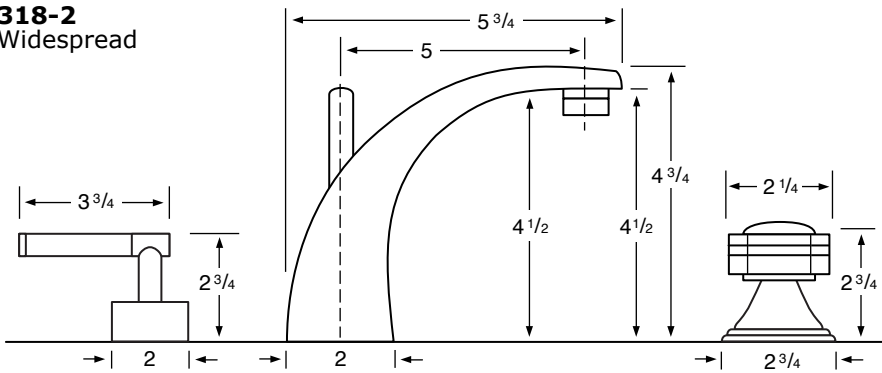

WATERMARK

DESIGNS

T 718.257.2800

F 718.257.2144

info@watermark-designs.com

Huntington 318

Specifications

318-2
Widespread

318-3 3 Valve Tub & Shower
318-5 2 Valve Tub
318-6 2 Valve Shower
318-WTR Wall Valve Trim

318-3.2/318-6.2
Pressure Balancing Valve

318-THRMKT10/318-3.5/318-6.5
Thermostatic Valve

318-3.2TMP/318-6.2TMP
Tempress Pressure Balancing Valve

318-THRMKT20/318-3.4/318-6.4
Thermostatic Valve with Built in Volume Control

318-4
Bidet

318-8/318-8.1
Roman Tub

See Handle Trim Specifications for a complete list of additional handle trims