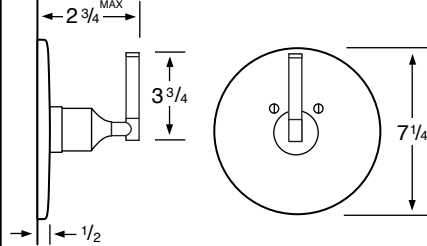

WATERMARK

DESIGNS

T 718.257.2800

F 718.257.2144

info@watermark-designs.com

Huntington 318

Specifications

318-2
Widespread

318-3 3 Valve Tub & Shower
318-5 2 Valve Tub
318-6 2 Valve Shower
318-WTR Wall Valve Trim

318-3.2/318-6.2
Pressure Balancing Valve

318-THRMKT10/318-3.5/318-6.5
Thermostatic Valve

318-3.2TMP/318-6.2TMP
Tempress Pressure Balancing Valve

318-THRMKT20/318-3.4/318-6.4
Thermostatic Valve with Built in Volume Control

318-4
Bidet

318-8/318-8.1
Roman Tub

See Handle Trim Specifications for a complete list of additional handle trims