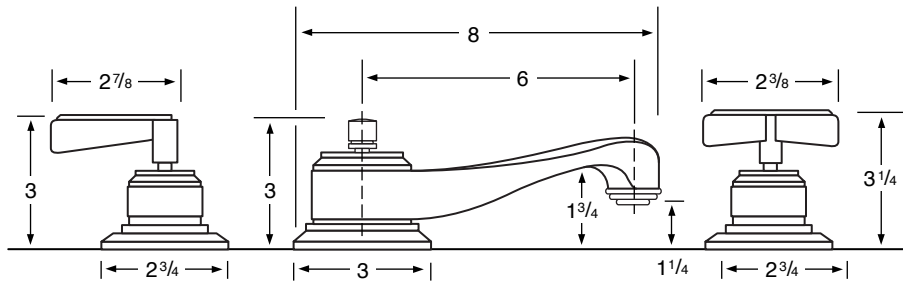

## Specifications

**29-2**  
Widespread

**29-3** 3 Valve Tub & Shower  
**29-5** 2 Valve Tub  
**29-6** 2 Valve Shower  
**29-WTR** Wall Valve Trim

**29-3.2/29-6.2**  
Pressure Balancing Valve

**29-3.2TMP/29-6.2TMP**  
Tempress Pressure Balancing Valve