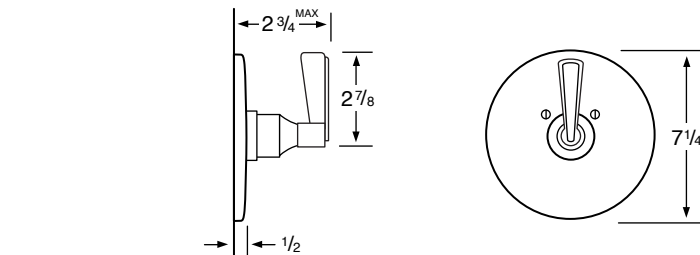

## Specifications

**29-2**  
Widespread

**29-3** 3 Valve Tub & Shower  
**29-5** 2 Valve Tub  
**29-6** 2 Valve Shower  
**29-WTR** Wall Valve Trim

**29-3.2/29-6.2**  
Pressure Balancing Valve

**29-3.2TMP/29-6.2TMP**  
Tempress Pressure Balancing Valve

**29-THRMKT10/29-3.5/29-6.5**  
Thermostatic Valve

**29-4**  
Bidet

**29-8/29-8.1**  
Roman Tub

See Handle Trim Specifications for a complete list of additional handle trims