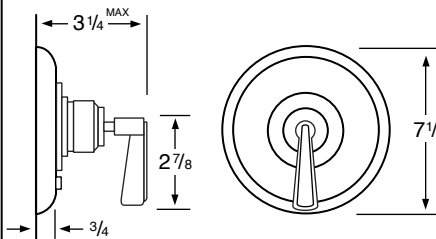

## Specifications

**29-2**  
Widespread

**29-3** 3 Valve Tub & Shower  
**29-5** 2 Valve Tub  
**29-6** 2 Valve Shower  
**29-WTR** Wall Valve Trim

**29-3.2/29-6.2**  
Pressure Balancing Valve

**29-3.2TMP/29-6.2TMP**  
Tempress Pressure Balancing Valve

**29-THRMKT10/29-3.5/29-6.5**  
Thermostatic Valve

**29-4**  
Bidet

**29-8/29-8.1**  
Roman Tub

See Handle Trim Specifications for a complete list of additional handle trims