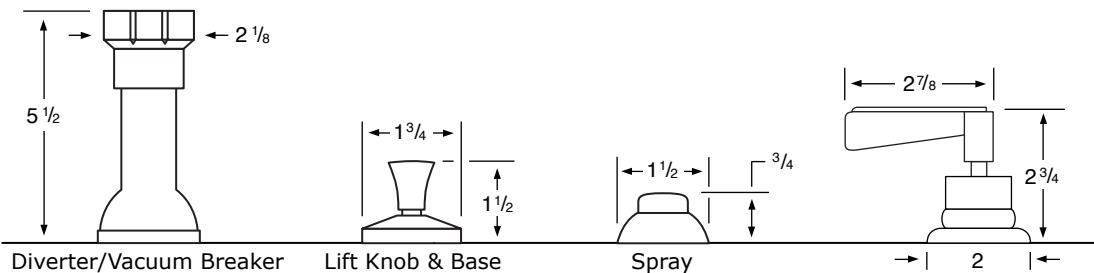

## Specifications

**29-2**  
Widespread

**29-3** 3 Valve Tub & Shower  
**29-5** 2 Valve Tub  
**29-6** 2 Valve Shower  
**29-WTR** Wall Valve Trim

**29-3.2/29-6.2**  
Pressure Balancing Valve

**29-3.2TMP/29-6.2TMP**  
Tempress Pressure Balancing Valve

**29-THRMKT10/29-3.5/29-6.5**  
Thermostatic Valve

**29-4**  
Bidet

**29-8/29-8.1**  
Roman Tub

See Handle Trim Specifications for a complete list of additional handle trims