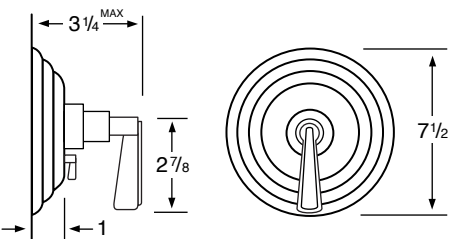

## Specifications

**29-2**  
Widespread

**29-3** 3 Valve Tub & Shower  
**29-5** 2 Valve Tub  
**29-6** 2 Valve Shower  
**29-WTR** Wall Valve Trim

**29-3.2/29-6.2**  
Pressure Balancing Valve

**29-3.2TMP/29-6.2TMP**  
Tempress Pressure Balancing Valve

**29-THRMKT10/29-3.5/29-6.5**  
Thermostatic Valve

**29-4**  
Bidet

**29-8/29-8.1**  
Roman Tub

See Handle Trim Specifications for a complete list of additional handle trims