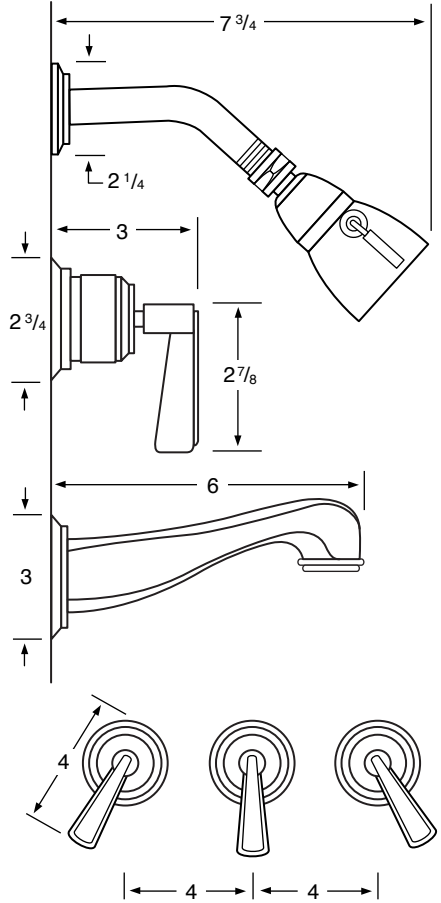

## Specifications

**29-2**  
Widespread

**29-3** 3 Valve Tub & Shower  
**29-5** 2 Valve Tub  
**29-6** 2 Valve Shower  
**29-WTR** Wall Valve Trim

**29-3.2/29-6.2**  
Pressure Balancing Valve

**29-3.2TMP/29-6.2TMP**  
Tempress Pressure Balancing Valve

**29-THRMKT10/29-3.5/29-6.5**  
Thermostatic Valve

**29-4**  
Bidet

**29-8/29-8.1**  
Roman Tub

See Handle Trim Specifications for a complete list of additional handle trims