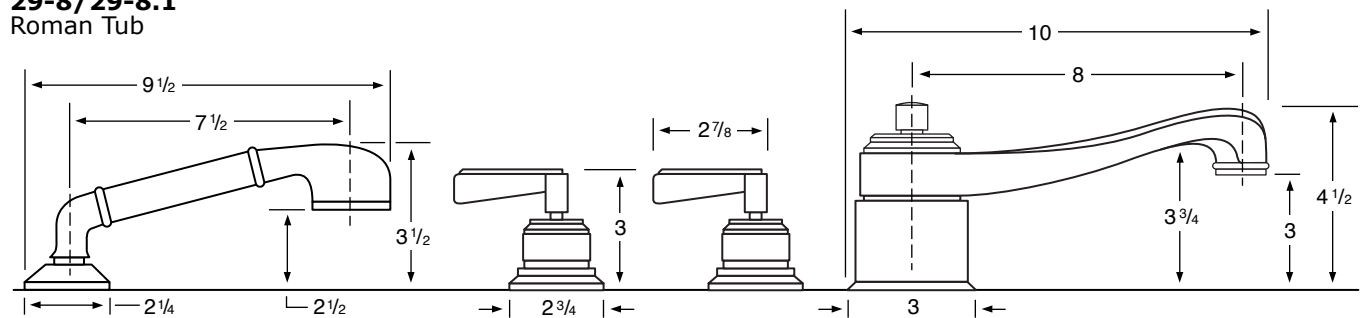

## Specifications

**29-2**  
Widespread

**29-3** 3 Valve Tub & Shower  
**29-5** 2 Valve Tub  
**29-6** 2 Valve Shower  
**29-WTR** Wall Valve Trim

**29-3.2/29-6.2**  
Pressure Balancing Valve

**29-3.2TMP/29-6.2TMP**  
Tempress Pressure Balancing Valve

**29-THRMKT10/29-3.5/29-6.5**  
Thermostatic Valve

**29-4**  
Bidet

**29-8/29-8.1**  
Roman Tub

See Handle Trim Specifications for a complete list of additional handle trims